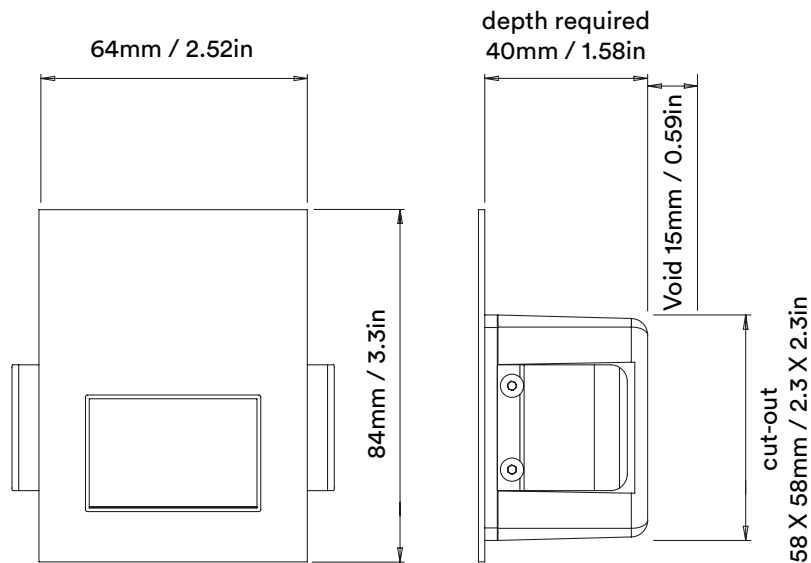

erluna

vio tall origin natural