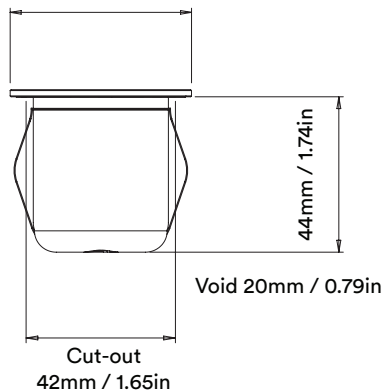

erluna

toto mini origin natural

Bezel - 51mm / 2in
Aperture - 27.6mm / 1.09in

toto mini origin natural

		2700K	
		SOFT	
LIGHT VALUES	Beam Width FWHM	Narrow 22°	Wide 33°
	Initial Lumens	104	104
	Engine Lumens	N/A	N/A
	Luminaire Lumens	54	68
	Luminaire Lm/W	54	68
	Luminaire Cd	305	200
POWER	Voltage	9V	
	Drive Current	120mA	
	Circuit Power (typ)	1W	

		3000K	
		SOFT	
LIGHT VALUES	Beam Width FWHM	Narrow 22°	Wide 33°
	Initial Lumens	111	111
	Engine Lumens	N/A	N/A
	Luminaire Lumens	56	71
	Luminaire Lm/W	56	71
	Luminaire Cd	349	205
POWER	Voltage	9V	
	Drive Current	120mA	
	Circuit Power (typ)	1W	

NUMBER OF LIGHTS PER DRIVER

Protocols	Code	No of lights per driver
DALI	D - 120	1 - 4
0-10	0 - 120	1-4
Mains <1% Dimming	M - 120	2 only
Mains >3% Dimming	M - 120	3-4

SPECIFICATION CODE

Engine type	Bezel	Colour Temp	Driver	Beam Width	Bezel Colour	Baffle Colour	Options
NL	- TM	- 27	X	N	- SS	- BB	- 54
		27 / 2700K 30 / 3000K *40 / 4000K	X / No Driver	N / Narrow W / Wide	SS / Stainless steel*1 W / White 9010*1 D / White 9003*1 A / Black anodised*1 G / Polished Brass*2 J / Antique Bronze*2 K / Brushed Chrome*2 L / Polished Chrome*2 F / Satin grey*3 P / Brushed Brass*3 Z / Other Metallic *3 C / Other RAL *3	BB / Black anodised	54 / IP54 67 / IP67*4 P / Sea & Spa IP67 Z / LSZH Cable I / Installation sleeve Q / Kicker optic C / 10m Cable - 300mm standard
		*NOTE:increase 3000k by 7%			*1 - standard, in stock *2 - premium, in stock *3 - premium, non-stock		*NOTE: IP67 only available in Stainless Steel, Anodised Black, Satin grey and Brushed Brass