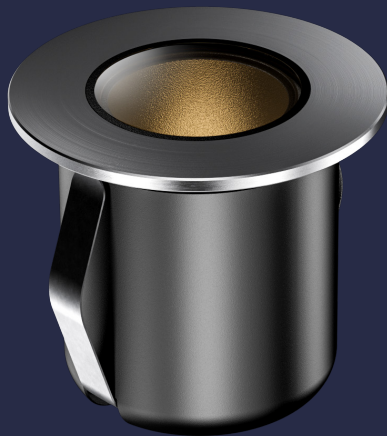

erluna

toto mini origin natural

Bezel - 51mm / 2in
Aperture - 27.6mm / 1.09in

toto mini origin natural

		2700K	
		SOFT	
LIGHT VALUES	Beam Width FWHM	Narrow 22°	Wide 33°
	Initial Lumens	104	104
	Engine Lumens	N/A	N/A
	Luminaire Lumens	54	68
	Luminaire Lm/W	54	68
	Luminaire Cd	305	200
POWER	Voltage	9V	
	Drive Current	120mA	
	Circuit Power (typ)	1W	

		3000K	
		SOFT	
LIGHT VALUES	Beam Width FWHM	Narrow 22°	Wide 33°
	Initial Lumens	111	111
	Engine Lumens	N/A	N/A
	Luminaire Lumens	56	71
	Luminaire Lm/W	56	71
	Luminaire Cd	349	205
POWER	Voltage	9V	
	Drive Current	120mA	
	Circuit Power (typ)	1W	

NUMBER OF LIGHTS PER DRIVER

Protocols	Code	No of lights per driver
DALI	D - 120	1 - 4
0-10	0 - 120	1-4
Mains <1% Dimming	M - 120	2 only
Mains >3% Dimming	M - 120	3-4

SPECIFICATION CODE

Engine type	Bezel	Colour Temp	Driver	Beam Width	Bezel Colour	Baffle Colour	Options
NL	- TM	- 27	X	N	- SS	- BB	- 54
		27 / 2700K 30 / 3000K *40 / 4000K	X / No Driver	N / Narrow W / Wide	SS / Stainless steel*1 W / White 9010*1 D / White 9003*1 A / Black anodised*1 G / Polished Brass*2 J / Antique Bronze*2 K / Brushed Chrome*2 L / Polished Chrome*2 F / Satin grey*3 P / Brushed Brass*3 Z / Other Metallic *3 C / Other RAL *3	BB / Black anodised	54 / IP54 67 / IP67*4 P / Sea & Spa IP67 Z / LSZH Cable I / Installation sleeve Q / Kicker optic C / 10m Cable - 300mm standard
		*NOTE:increase 3000k by 7%			*1 - standard, in stock *2 - premium, in stock *3 - premium, non-stock		*NOTE: IP67 only available in Stainless Steel, Anodised Black, Satin grey and Brushed Brass