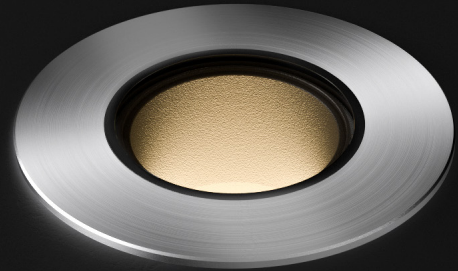

erluna

toto mini origin natural

Bezel - 51mm / 2in
Aperture - 27.6mm / 1.09in

toto mini origin natural

		2700K	
		SOFT	
LIGHT VALUES	Beam Width FWHM	Narrow 22°	Wide 33°
	Initial Lumens	104	104
	Engine Lumens	N/A	N/A
	Luminaire Lumens	54	68
	Luminaire Lm/W	54	68
	Luminaire Cd	305	200
POWER	Voltage	9V	
	Drive Current	120mA	
	Circuit Power (typ)	1W	

		3000K	
		SOFT	
LIGHT VALUES	Beam Width FWHM	Narrow 22°	Wide 33°
	Initial Lumens	111	111
	Engine Lumens	N/A	N/A
	Luminaire Lumens	56	71
	Luminaire Lm/W	56	71
	Luminaire Cd	349	205
POWER	Voltage	9V	
	Drive Current	120mA	
	Circuit Power (typ)	1W	

NUMBER OF LIGHTS PER DRIVER

Protocols	Code	No of lights per driver
DALI	D - 120	1 - 4
0-10	0 - 120	1-4
Mains <1% Dimming	M - 120	2 only
Mains >3% Dimming	M - 120	3-4

SPECIFICATION CODE

Engine type	Bezel	Colour Temp	Driver	Beam Width	Bezel Colour	Baffle Colour	Options
NL	- TM	- 27	X	N	- SS	- BB	- 54
		27 / 2700K 30 / 3000K *40 / 4000K	X / No Driver	N / Narrow W / Wide	SS / Stainless steel*1 W / White 9010*1 D / White 9003*1 A / Black anodised*1 G / Polished Brass*2 J / Antique Bronze*2 K / Brushed Chrome*2 L / Polished Chrome*2 F / Satin grey*3 P / Brushed Brass*3 Z / Other Metallic *3 C / Other RAL *3	BB / Black anodised	54 / IP54 67 / IP67*4 P / Sea & Spa IP67 Z / LSZH Cable I / Installation sleeve Q / Kicker optic C / 10m Cable - 300mm standard
		*NOTE:increase 3000k by 7%			*1 - standard, in stock *2 - premium, in stock *3 - premium, non-stock		*NOTE: IP67 only available in Stainless Steel, Anodised Black, Satin grey and Brushed Brass