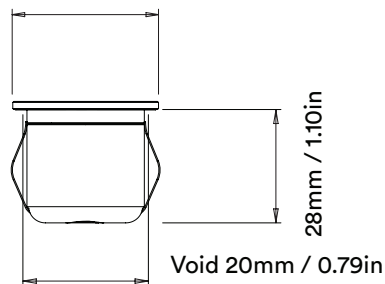

erluna

toto micro origin natural

Bezel - 36mm / 1.42in
Aperture - 18.6mm / 0.73in

Cut-out
31mm / 1.22in

toto micro origin natural

orluna

		2700K	
		SOFT	
LIGHT VALUES		Wide	Flood
	Beam Width FWHM	35°	50°
	Initial Lumens	104	104
	Engine Lumens	N/A	N/A
	Luminaire Lumens	55	58
	Luminaire Lm/W	55	58
Luminaire Cd	104	71	
POWER	Voltage	9V	
	Drive Current	120mA	
	Circuit Power (typ)	1W	

		3000K	
		SOFT	
LIGHT VALUES		Wide	Flood
	Beam Width FWHM	35°	50°
	Initial Lumens	111	111
	Engine Lumens	N/A	N/A
	Luminaire Lumens	57	61
	Luminaire Lm/W	57	61
Luminaire Cd	113	76	
POWER	Voltage	9V	
	Drive Current	120mA	
	Circuit Power (typ)	1W	

NUMBER OF LIGHTS PER DRIVER

Protocols	Code	No of lights per driver
DALI	D - 120	1 - 4
0-10	0 - 120	1-4
Mains	M - 120	2 only*1
Mains	M - 120	3-4*2

*1 <1% Dimming
*2 >3% Dimming

SPECIFICATION CODE

Engine type	Bezel	Colour Temp	Driver	Beam Width	Bezel Colour	Baffle Colour	Options
NL	- TC	- 27	X	W	- SS	- BB	- 54
		27 / 2700K 30 / 3000K *40 / 4000K	X / No Driver	W / Wide F / Flood	SS / Stainless steel*1 W / White 9010*1 D / White 9003*1 A / Black anodised*1 G / Polished Brass*2 J / Antique Bronze*2 K / Brushed Chrome*2 L / Polished Chrome*2 F / Satin grey*3 P / Brushed Brass*3 Z / Other Metallic *3 C / Other RAL *3	BB / Black anodised	54 / IP54 67 / IP67* P / Sea & Spa IP67 Z / LSZH Cable I / Installation sleeve Q / Kicker optic Y / 10m Cable - 1m standard
		*NOTE: increase 3000k by 7%			*1 - standard, in stock *2 - premium, in stock *3 - premium, non-stock		*NOTE: IP67 only available in Stainless Steel, Anodised Black, Satin grey and Brushed Brass