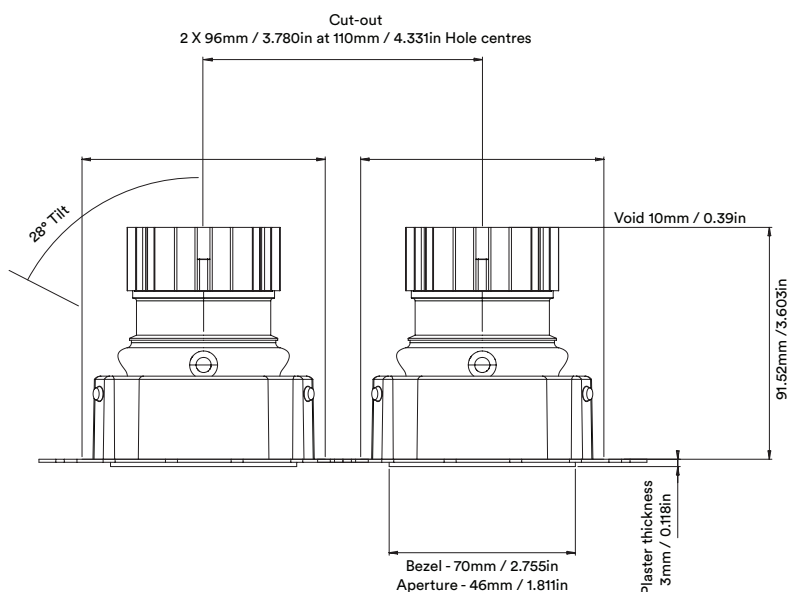

erluna

tiyo twin origin natural

Unit height increases by
21.65mm / 0.85in
for spot and elliptical beams

tiyo twin origin natural

orluna

		2700K									
		SPOT			SOFT				SPECIALITY		
LIGHT VALUES	Beam Width FWHM	Ultra 8°	Spot 10°	Narrow 14°	Medium 26°	Wide 41°	Flood 48°	Wash 55°	Crisp 35°	Elliptical 10x45°	Elliptical 20x40°
	Initial Lumens	533	953	1021	1021	1021	1021	1021	1021	953	953
	Engine Lumens	223	357	379	871	859	802	836	861	266	290
	Luminaire Lumens	195	351	379	588	596	576	600	639	210	252
	Engine Lm/W	29	29	33	76	75	70	73	76	22	24
	Luminaire Cd	7065	9911	5795	2008	1147	864	712	1665	768	1414
POWER	Voltage	36V	36V	34V				36V			
	Drive Current	180mA	300mA	300mA				300mA			
	Circuit Power (typ)	7.8W	12.2W	11.4W				12.2W			

		3000K									
		SPOT			SOFT				SPECIALITY		
LIGHT VALUES	Beam Width FWHM	Ultra 8°	Spot 10°	Narrow 14°	Medium 26°	Wide 41°	Flood 48°	Wash 55°	Crisp 35°	Elliptical 10x45°	Elliptical 20x40°
	Initial Lumens	637	984	1138	1138	1138	1138	1138	1138	984	984
	Engine Lumens	223	368	401	947	944	897	909	943	235	274
	Luminaire Lumens	215	359	401	629	658	626	650	705	198	251
	Engine Lm/W	29	30	35	83	83	79	80	83	19	22
	Luminaire Cd	8274	9755	6702	2206	1260	938	789	1859	744	1408
POWER	Voltage	36V	36V	34V				36V			
	Drive Current	180mA	300mA	300mA				300mA			
	Circuit Power (typ)	7.8W	12.2W	11.4W				12.2W			