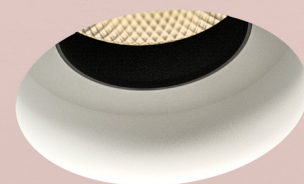

erluna

tiyo twin origin natural

Unit height increases by
21.65mm / 0.85in
for spot and elliptical beams

tiyo twin origin natural

orluna

		2700K									
		SPOT			SOFT				SPECIALITY		
LIGHT VALUES	Beam Width FWHM	Ultra 8°	Spot 10°	Narrow 14°	Medium 26°	Wide 41°	Flood 48°	Wash 55°	Crisp 35°	Elliptical 10x45°	Elliptical 20x40°
	Initial Lumens	533	953	1021	1021	1021	1021	1021	1021	953	953
	Engine Lumens	223	357	379	871	859	802	836	861	266	290
	Luminaire Lumens	195	351	379	588	596	576	600	639	210	252
	Engine Lm/W	29	29	33	76	75	70	73	76	22	24
	Luminaire Cd	7065	9911	5795	2008	1147	864	712	1665	768	1414
POWER	Voltage	36V	36V	34V				36V			
	Drive Current	180mA	300mA	300mA				300mA			
	Circuit Power (typ)	7.8W	12.2W	11.4W				12.2W			

		3000K									
		SPOT			SOFT				SPECIALITY		
LIGHT VALUES	Beam Width FWHM	Ultra 8°	Spot 10°	Narrow 14°	Medium 26°	Wide 41°	Flood 48°	Wash 55°	Crisp 35°	Elliptical 10x45°	Elliptical 20x40°
	Initial Lumens	637	984	1138	1138	1138	1138	1138	1138	984	984
	Engine Lumens	223	368	401	947	944	897	909	943	235	274
	Luminaire Lumens	215	359	401	629	658	626	650	705	198	251
	Engine Lm/W	29	30	35	83	83	79	80	83	19	22
	Luminaire Cd	8274	9755	6702	2206	1260	938	789	1859	744	1408
POWER	Voltage	36V	36V	34V				36V			
	Drive Current	180mA	300mA	300mA				300mA			
	Circuit Power (typ)	7.8W	12.2W	11.4W				12.2W			