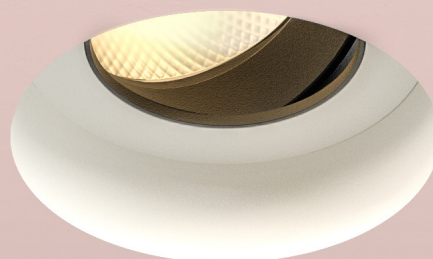

orluna

tiyo adjustable origin natural

Unit height increases by
21.65mm / 0.85in
for ultra, spot, narrow,
elliptical linear and elliptical oval beams

tiyo adjustable origin natural

		2700K									
		SPOT			SOFT				SPECIALITY		
LIGHT VALUES	Beam Width FWHM	Ultra 8°	Spot 10°	Narrow 14°	Medium 26°	Wide 41°	Flood 48°	Wash 55°	Crisp 35°	Elliptical 10x45°	Elliptical 20x40°
	Initial Lumens	533	953	1021	1021	1021	1021	1021	1021	953	953
	Engine Lumens	223	357	379	871	859	802	836	861	266	290
	Luminaire Lumens	195	351	379	588	596	576	600	639	210	252
	Engine Lm/W	29	29	33	76	75	70	73	76	22	24
	Luminaire Cd	7065	9911	5795	2008	1147	864	712	1665	768	1414
POWER	Voltage	36V	36V	34V				36V			
	Drive Current	180mA	300mA	300mA				300mA			
	Circuit Power (typ)	7.8W	12.2W	11.4W				12.2W			

		3000K									
		SPOT			SOFT				SPECIALITY		
LIGHT VALUES	Beam Width FWHM	Ultra 8°	Spot 10°	Narrow 14°	Medium 26°	Wide 41°	Flood 48°	Wash 55°	Crisp 35°	Elliptical 10x45°	Elliptical 20x40°
	Initial Lumens	637	984	1138	1138	1138	1138	1138	1138	984	984
	Engine Lumens	223	368	401	947	944	897	909	943	235	274
	Luminaire Lumens	215	359	401	629	658	626	650	705	198	251
	Engine Lm/W	29	30	35	83	83	79	80	83	19	22
	Luminaire Cd	8274	9755	6702	2206	1260	938	789	1859	744	1408
POWER	Voltage	36V	36V	34V				36V			
	Drive Current	180mA	300mA	300mA				300mA			
	Circuit Power (typ)	7.8W	12.2W	11.4W				12.2W			