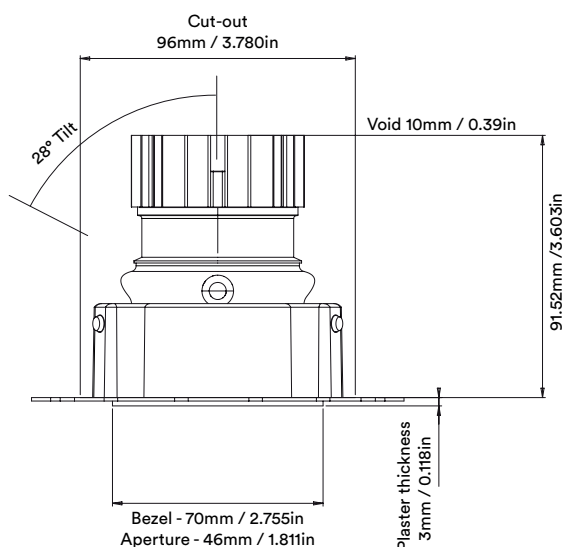

orluna

tiyo adjustable origin natural

Unit height increases by
21.65mm / 0.85in
for ultra, spot, narrow,
elliptical linear and elliptical oval beams

tiyo adjustable origin natural

		2700K									
		SPOT			SOFT				SPECIALITY		
LIGHT VALUES	Beam Width FWHM	Ultra 8°	Spot 10°	Narrow 14°	Medium 26°	Wide 41°	Flood 48°	Wash 55°	Crisp 35°	Elliptical 10x45°	Elliptical 20x40°
	Initial Lumens	533	953	1021	1021	1021	1021	1021	1021	953	953
	Engine Lumens	223	357	379	871	859	802	836	861	266	290
	Luminaire Lumens	195	351	379	588	596	576	600	639	210	252
	Engine Lm/W	29	29	33	76	75	70	73	76	22	24
	Luminaire Cd	7065	9911	5795	2008	1147	864	712	1665	768	1414
POWER	Voltage	36V	36V	34V				36V			
	Drive Current	180mA	300mA	300mA				300mA			
	Circuit Power (typ)	7.8W	12.2W	11.4W				12.2W			

		3000K									
		SPOT			SOFT				SPECIALITY		
LIGHT VALUES	Beam Width FWHM	Ultra 8°	Spot 10°	Narrow 14°	Medium 26°	Wide 41°	Flood 48°	Wash 55°	Crisp 35°	Elliptical 10x45°	Elliptical 20x40°
	Initial Lumens	637	984	1138	1138	1138	1138	1138	1138	984	984
	Engine Lumens	223	368	401	947	944	897	909	943	235	274
	Luminaire Lumens	215	359	401	629	658	626	650	705	198	251
	Engine Lm/W	29	30	35	83	83	79	80	83	19	22
	Luminaire Cd	8274	9755	6702	2206	1260	938	789	1859	744	1408
POWER	Voltage	36V	36V	34V				36V			
	Drive Current	180mA	300mA	300mA				300mA			
	Circuit Power (typ)	7.8W	12.2W	11.4W				12.2W			