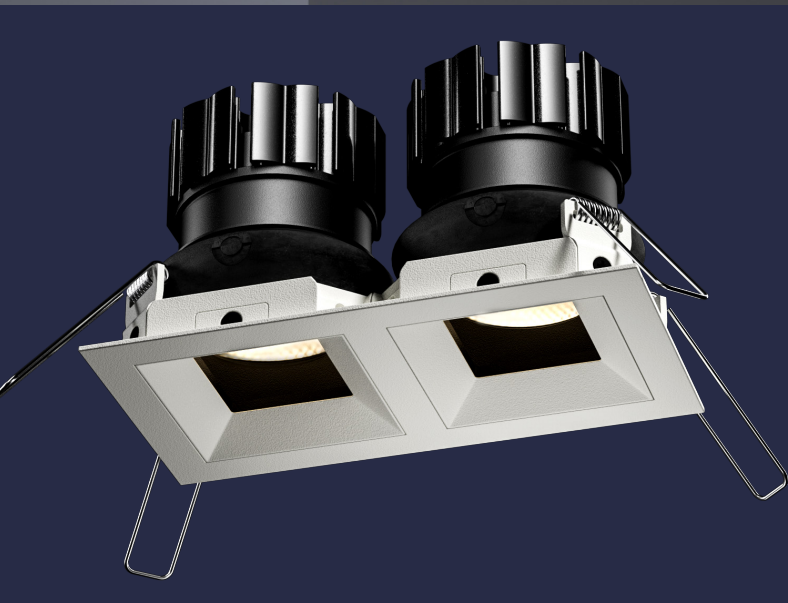

erluna

riva twin
origin natural

Unit height increases by
21.63mm / 0.85in
for spot and elliptical beams

riva twin origin natural

		2700K									
		SPOT			SOFT				SPECIALITY		
LIGHT VALUES	Beam Width FWHM	Ultra 8°	Spot 10°	Narrow 14°	Medium 28°	Wide 39°	Flood 46°	Wash 53°	Crisp 36°	Elliptical 10x45°	Elliptical 20x40°
	Initial Lumens	533	953	1021	1021	1021	1021	1021	1021	953	953
	Engine Lumens	223	357	379	871	859	802	836	861	266	290
	Luminaire Lumens	195	351	379	445	450	462	485	499	210	252
	Engine Lm/W	29	29	33	76	75	70	73	76	22	24
	Luminaire Cd	7065	9911	5797	1406	907	734	625	1276	768	1414
POWER	Voltage	36V	36V	34V				36V			
	Drive Current	180mA	300mA	300mA				300mA			
	Circuit Power (typ)	7.8W	12.2W	11.4W				12.2W			

		3000K									
		SPOT			SOFT				SPECIALITY		
LIGHT VALUES	Beam Width FWHM	Ultra 8°	Spot 10°	Narrow 14°	Medium 28°	Wide 39°	Flood 46°	Wash 53°	Crisp 36°	Elliptical 10x45°	Elliptical 20x40°
	Initial Lumens	637	984	1138	1138	1138	1138	1138	1138	935	935
	Engine Lumens	223	368	401	947	944	897	909	943	235	274
	Luminaire Lumens	215	359	401	482	523	515	531	561	198	251
	Engine Lm/W	29	30	35	83	83	79	80	83	19	22
	Luminaire Cd	8274	9755	6702	1543	1054	814	698	1474	744	1408
POWER	Voltage	36V	36V	34V				36V			
	Drive Current	180mA	300mA	300mA				300mA			
	Circuit Power (typ)	7.8W	12.2W	11.4W				12.2W			