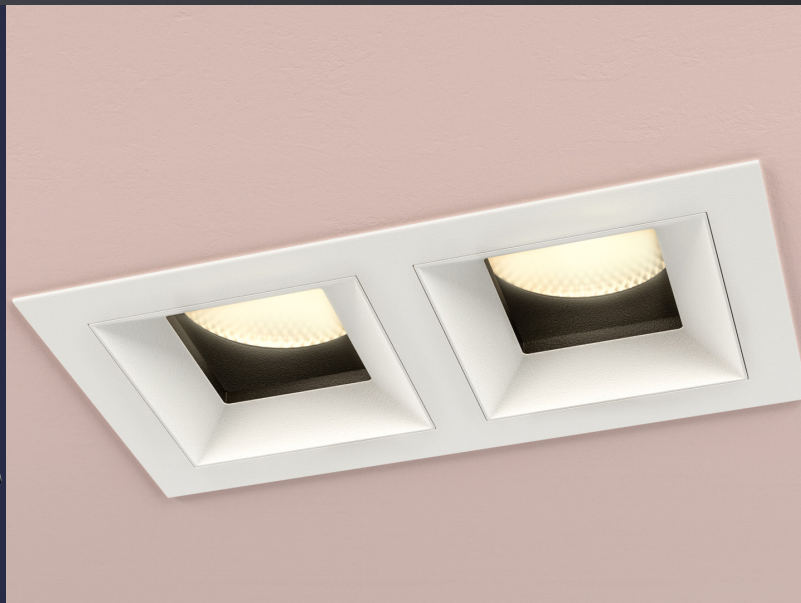

erluna

riva twin
origin natural

Unit height increases by
21.63mm / 0.85in
for spot and elliptical beams

riva twin origin natural

		2700K									
		SPOT			SOFT				SPECIALITY		
LIGHT VALUES	Beam Width FWHM	Ultra 8°	Spot 10°	Narrow 14°	Medium 28°	Wide 39°	Flood 46°	Wash 53°	Crisp 36°	Elliptical 10x45°	Elliptical 20x40°
	Initial Lumens	533	953	1021	1021	1021	1021	1021	1021	953	953
	Engine Lumens	223	357	379	871	859	802	836	861	266	290
	Luminaire Lumens	195	351	379	445	450	462	485	499	210	252
	Engine Lm/W	29	29	33	76	75	70	73	76	22	24
	Luminaire Cd	7065	9911	5797	1406	907	734	625	1276	768	1414
POWER	Voltage	36V	36V	34V				36V			
	Drive Current	180mA	300mA	300mA				300mA			
	Circuit Power (typ)	7.8W	12.2W	11.4W				12.2W			

SPECIFICATION CODE

Engine type	Bezel	Colour Temp	Driver	Beam Width	Bezel Colour	Baffle Colour	Options
NL	RI2	27	M	S	W	BB	F 54 E
		27 / 2700K 30 / 3000K 40 / 4000K	M / Mains Dim D / DALI 0 / 0-10v N / Non Dim X / No Driver	U / Ultra S / Spot N / Narrow M / Medium W / Wide F / Flood H / Wash C / Crisp L / Elliptical Linear O / Elliptical Oval	W / White RAL 9010 D / White RAL 9003 E / White RAL 9016 B / Black RAL 9005 C / Other RAL G / Polished Brass J / Antique Bronze K / Brushed Chrome L / Polished Chrome I / Polished Copper Z / Other Metallic	BB / Black 9005 WB / White 9010 DB / White 9003 EB / White 9016 CB / Other RAL MB / Polished Brass JB / Antique Bronze KB / Brushed Chrome LB / Polished Chrome IB / Polished Copper ZB / Other Metallic	F / 60 min Fire Rated Hood 54 / IP54 65 / IP65 P / Sea & Spa IP65 E / 3hr Emergency H / Honeycomb N / Frosted Lens Z / LSZH Cable K / Click Connector