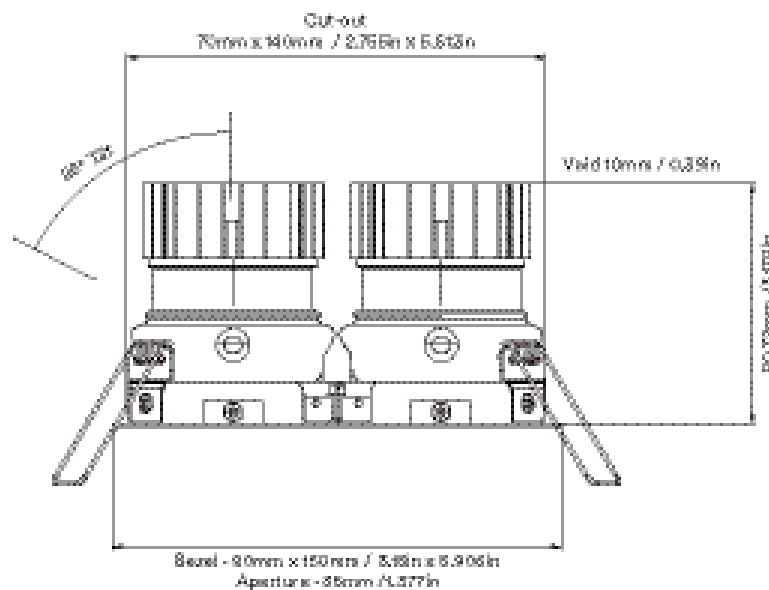

erluna

riva twin
origin natural

Unit height increases by
21.63mm / 0.85in
for spot and elliptical beams

riva twin origin natural

		2700K									
		SPOT			SOFT				SPECIALITY		
LIGHT VALUES	Beam Width FWHM	Ultra 8°	Spot 10°	Narrow 14°	Medium 28°	Wide 39°	Flood 46°	Wash 53°	Crisp 36°	Elliptical 10x45°	Elliptical 20x40°
	Initial Lumens	533	953	1021	1021	1021	1021	1021	1021	953	953
	Engine Lumens	223	357	379	871	859	802	836	861	266	290
	Luminaire Lumens	195	351	379	445	450	462	485	499	210	252
	Engine Lm/W	29	29	33	76	75	70	73	76	22	24
	Luminaire Cd	7065	9911	5797	1406	907	734	625	1276	768	1414
POWER	Voltage	36V	36V	34V				36V			
	Drive Current	180mA	300mA	300mA				300mA			
	Circuit Power (typ)	7.8W	12.2W	11.4W				12.2W			

		3000K									
		SPOT			SOFT				SPECIALITY		
LIGHT VALUES	Beam Width FWHM	Ultra 8°	Spot 10°	Narrow 14°	Medium 28°	Wide 39°	Flood 46°	Wash 53°	Crisp 36°	Elliptical 10x45°	Elliptical 20x40°
	Initial Lumens	637	984	1138	1138	1138	1138	1138	1138	935	935
	Engine Lumens	223	368	401	947	944	897	909	943	235	274
	Luminaire Lumens	215	359	401	482	523	515	531	561	198	251
	Engine Lm/W	29	30	35	83	83	79	80	83	19	22
	Luminaire Cd	8274	9755	6702	1543	1054	814	698	1474	744	1408
POWER	Voltage	36V	36V	34V				36V			
	Drive Current	180mA	300mA	300mA				300mA			
	Circuit Power (typ)	7.8W	12.2W	11.4W				12.2W			