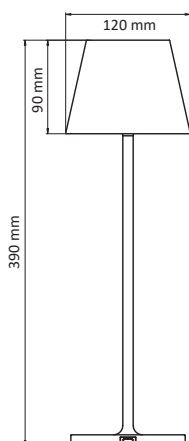

Designed in Great Britain

RAY ROMA

ELECTRICAL AND PHOTOMETRIC CHARACTERISTICS

Nominal power:	2.2 W
Operating voltage:	5 VDC
Nominal flux:	190lm
Charging time:	3 Hours Fast Charging
Wireless charging:	Qi
Battery:	Long Life Premium
Service time (100%):	10 Hours
Service time (50%):	20 Hours
Battery Capacity	5000 mAh
Charging Dock	USB type C (included)
Dimmable:	Yes
IP Rating	IP54
Overcharge Protection	Yes
Over Discharge Protection	Yes
Finish Options	Black / White