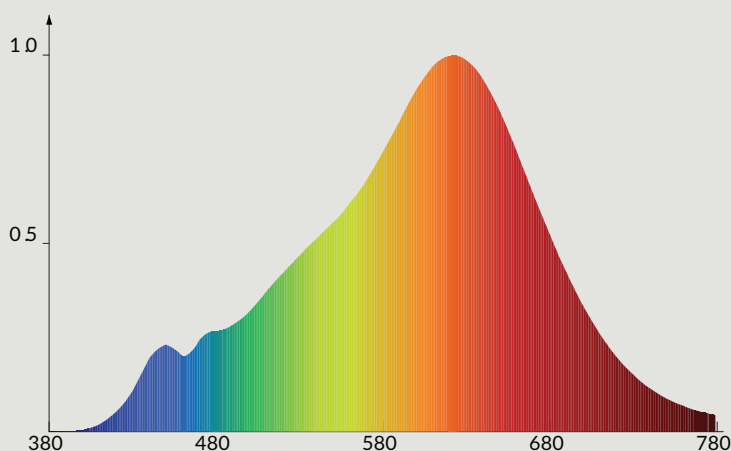

Full Spectrum BlueBalance®

* Exceeding maximum ratings for operating temperature and input voltage will reduce expected life time or destroy the product.