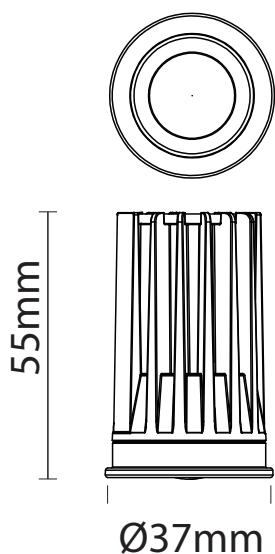

## ELECTRICAL AND PHOTOMETRIC CHARACTERISTICS

Nominal wattage:	6W
Nominal voltage:	36V DC
Input current:	< 180mA
Driver:	External driver
Driver type:	Constant Current
Working temperature range:	-20°C ...+40°C
T-Case maximum	90°C
Starting time:	< 0.5 S
L70F20 lifetime at Ta: 25°C	40,000 hrs
Switching cycles:	> 100,000 times
Dimmable:	Decided by driver
Beam angle:	18° / 30° / 50°
SDCM:	3 steps
Colour rendering index:	CRI98
Risk group (EN 62471:2008):	RG1