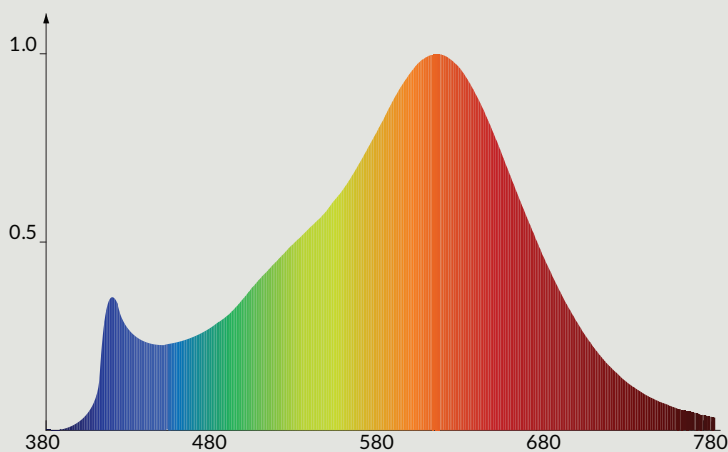

Full Spectrum BlueBalance®

* Exceeding maximum ratings for operating temperature and input voltage will reduce expected life time or destroy the product.