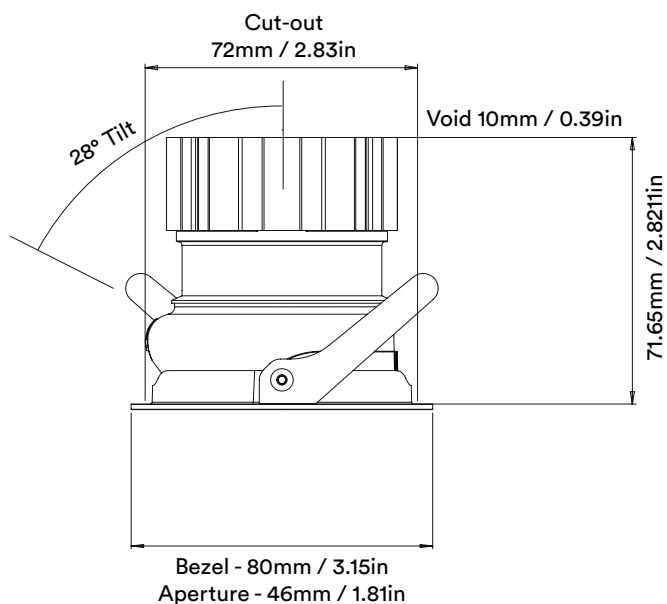

erluna

one adjustable origin natural

Unit height increases by
21.65mm / 0.85in
for spot and elliptical beams

one adjustable origin natural

orluna

		2700K									
		SPOT			SOFT				SPECIALITY		
LIGHT VALUES	Beam Width FWHM	Ultra 8°	Spot 10°	Narrow 14°	Medium 26°	Wide 41°	Flood 48°	Wash 55°	Crisp 35°	Elliptical 10x45°	Elliptical 20x40°
	Initial Lumens	533	953	1021	1021	1021	1021	1021	1021	953	953
	Engine Lumens	223	357	379	871	859	802	836	861	266	290
	Luminaire Lumens	195	351	379	588	596	576	600	639	210	252
	Engine Lm/W	29	29	33	76	75	70	73	76	22	24
	Luminaire Cd	7065	9911	5795	2008	1147	864	712	1665	768	1414
POWER	Voltage	36V	36V	34V				36V			
	Drive Current	180mA	300mA	300mA				300mA			
	Circuit Power (typ)	7.8W	12.2W	11.4W				12.2W			

		3000K									
		SPOT			SOFT				SPECIALITY		
LIGHT VALUES	Beam Width FWHM	Ultra 8°	Spot 10°	Narrow 14°	Medium 26°	Wide 41°	Flood 48°	Wash 55°	Crisp 35°	Elliptical 10x45°	Elliptical 20x40°
	Initial Lumens	637	984	1138	1138	1138	1138	1138	1138	984	984
	Engine Lumens	223	368	401	947	944	897	909	943	235	274
	Luminaire Lumens	215	359	401	629	658	626	650	705	198	251
	Engine Lm/W	29	30	35	83	83	79	80	83	19	22
	Luminaire Cd	8274	9755	6702	2206	1260	938	789	1859	744	1408
POWER	Voltage	36V	36V	34V				36V			
	Drive Current	180mA	300mA	300mA				300mA			
	Circuit Power (typ)	7.8W	12.2W	11.4W				12.2W			