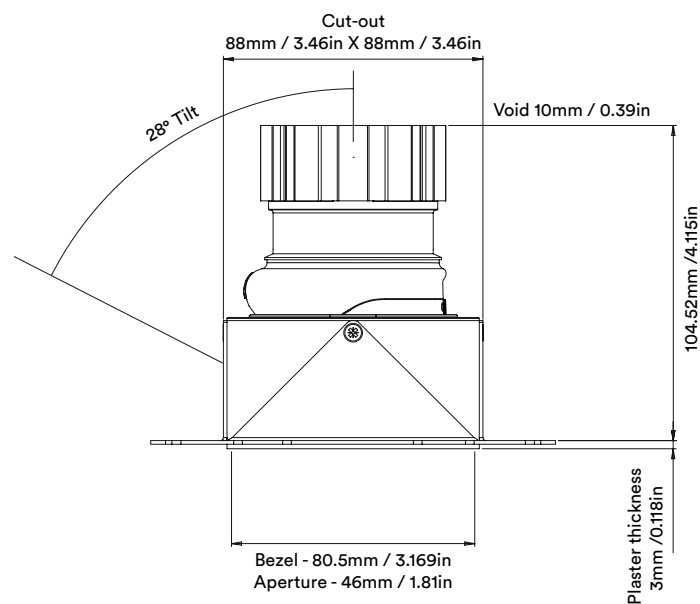

orluna

nikko adjustable origin natural

Unit height increases by
21.65mm / 0.85in
for spot and elliptical beams

nikko adjustable origin natural

		2700K									
		SPOT			SOFT				SPECIALITY		
LIGHT VALUES	Beam Width FWHM	Ultra 8°	Spot 10°	Narrow 14°	Medium 28°	Wide 39°	Flood 46°	Wash 53°	Crisp 36°	Elliptical 10x45°	Elliptical 20x40°
	Initial Lumens	533	953	1021	1021	1021	1021	1021	1021	953	953
	Engine Lumens	223	357	379	871	859	802	836	861	266	290
	Luminaire Lumens	195	351	379	445	450	462	485	499	210	252
	Engine Lm/W	29	29	33	76	75	70	73	76	22	24
	Luminaire Cd	7065	9911	5797	1406	907	734	625	1276	768	1414
POWER	Voltage	36V	36V	34V				36V			
	Drive Current	180mA	300mA	300mA				300mA			
	Circuit Power (typ)	7.8W	12.2W	11.4W				12.2W			

		3000K									
		SPOT			SOFT				SPECIALITY		
LIGHT VALUES	Beam Width FWHM	Ultra 8°	Spot 10°	Narrow 14°	Medium 28°	Wide 39°	Flood 46°	Wash 53°	Crisp 36°	Elliptical 10x45°	Elliptical 20x40°
	Initial Lumens	637	984	1138	1138	1138	1138	1138	1138	935	935
	Engine Lumens	223	368	401	947	944	897	909	943	235	274
	Luminaire Lumens	215	359	401	482	523	515	531	561	198	251
	Engine Lm/W	29	30	35	83	83	79	80	83	19	22
	Luminaire Cd	8274	9755	6702	1543	1054	814	698	1474	744	1408
POWER	Voltage	36V	36V	34V				36V			
	Drive Current	180mA	300mA	300mA				300mA			
	Circuit Power (typ)	7.8W	12.2W	11.4W				12.2W			