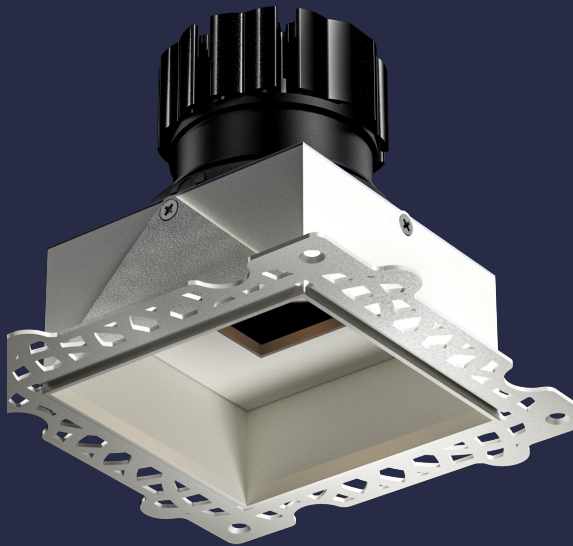

orluna

nikko adjustable origin natural

Unit height increases by
21.65mm / 0.85in
for spot and elliptical beams

nikko adjustable origin natural

		2700K									
		SPOT			SOFT				SPECIALITY		
LIGHT VALUES	Beam Width FWHM	Ultra 8°	Spot 10°	Narrow 14°	Medium 28°	Wide 39°	Flood 46°	Wash 53°	Crisp 36°	Elliptical 10x45°	Elliptical 20x40°
	Initial Lumens	533	953	1021	1021	1021	1021	1021	1021	953	953
	Engine Lumens	223	357	379	871	859	802	836	861	266	290
	Luminaire Lumens	195	351	379	445	450	462	485	499	210	252
	Engine Lm/W	29	29	33	76	75	70	73	76	22	24
	Luminaire Cd	7065	9911	5797	1406	907	734	625	1276	768	1414
POWER	Voltage	36V	36V	34V				36V			
	Drive Current	180mA	300mA	300mA				300mA			
	Circuit Power (typ)	7.8W	12.2W	11.4W				12.2W			

		3000K									
		SPOT			SOFT				SPECIALITY		
LIGHT VALUES	Beam Width FWHM	Ultra 8°	Spot 10°	Narrow 14°	Medium 28°	Wide 39°	Flood 46°	Wash 53°	Crisp 36°	Elliptical 10x45°	Elliptical 20x40°
	Initial Lumens	637	984	1138	1138	1138	1138	1138	1138	935	935
	Engine Lumens	223	368	401	947	944	897	909	943	235	274
	Luminaire Lumens	215	359	401	482	523	515	531	561	198	251
	Engine Lm/W	29	30	35	83	83	79	80	83	19	22
	Luminaire Cd	8274	9755	6702	1543	1054	814	698	1474	744	1408
POWER	Voltage	36V	36V	34V				36V			
	Drive Current	180mA	300mA	300mA				300mA			
	Circuit Power (typ)	7.8W	12.2W	11.4W				12.2W			