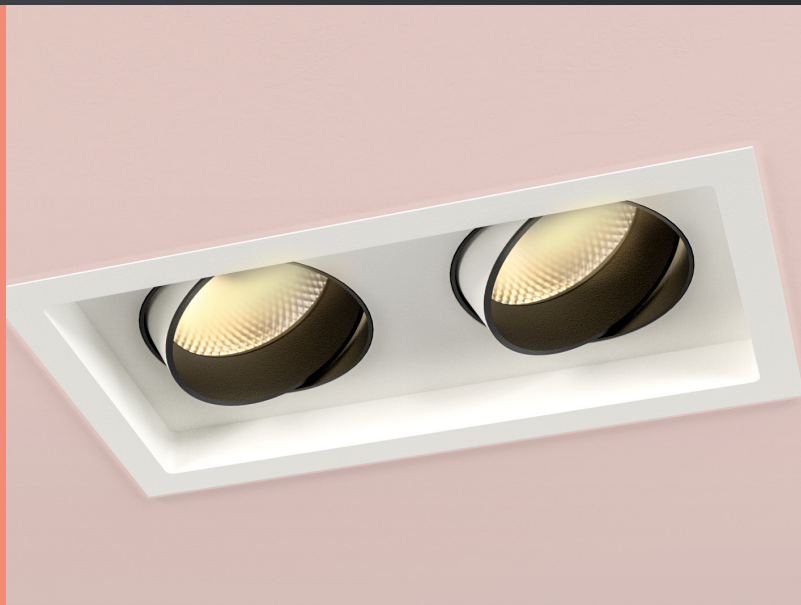

erluna

look twin
origin natural

Unit height increases by
21.65mm / 0.85in
for spot and elliptical beams

look twin origin natural

orluna

		2700K									
		SPOT			SOFT				SPECIALITY		
LIGHT VALUES	Beam Width FWHM	Ultra 8°	Spot 10°	Narrow 14°	Medium 26°	Wide 42°	Flood 50°	Wash 58°	Crisp 36°	Elliptical 10x45°	Elliptical 20x40°
	Initial Lumens	533	953	1021	1021	1021	1021	1021	1021	953	953
	Engine Lumens	223	357	379	871	859	802	836	861	266	290
	Luminaire Lumens	195	351	379	635	650	610	651	691	210	252
	Engine Lm/W	29	29	33	76	75	70	73	76	22	24
	Luminaire Cd	7065	9911	5797	2068	1172	852	731	1698	768	1414
POWER	Voltage	36V	36V	34V				36V			
	Drive Current	180mA	300mA	300mA				300mA			
	Circuit Power (typ)	7.8W	12.2W	11.4W				12.2W			

SPECIFICATION CODE

Engine type	Bezel	Colour Temp	Driver	Beam Width	Bezel Colour	Baffle Colour	Options
NL	- DLR2 -	27	M	S	- W -	BB -	F 54 E
		27 / 2700K 30 / 3000K 40 / 4000K	M / Mains Dim D / DALI 0 / 0-10v N / Non Dim X / No Driver	U / Ultra S / Spot N / Narrow M / Medium W / Wide F / Flood H / Wash C / Crisp L / Elliptical Linear O / Elliptical Oval	W / White RAL 9010 D / White RAL 9003 E / White RAL 9016 B / Black RAL 9005 C / Other RAL	BB / Black 9005 WB / White 9010 DB / White 9003 EB / White 9016 CB / Other RAL MB / Polished Brass JB / Antique Bronze KB / BrushedChrome LB / PolishedChrome IB / Polished Copper ZB / Other Metallic	F / 60 min Fire Rated Hood 54 / IP54 65 / IP65 P / Sea & Spa IP65 T / Lockable Tilt & Rotate E / 3hr Emergency H / Honeycomb N / Frosted Lens Z / LSZH Cable K / Click Connector