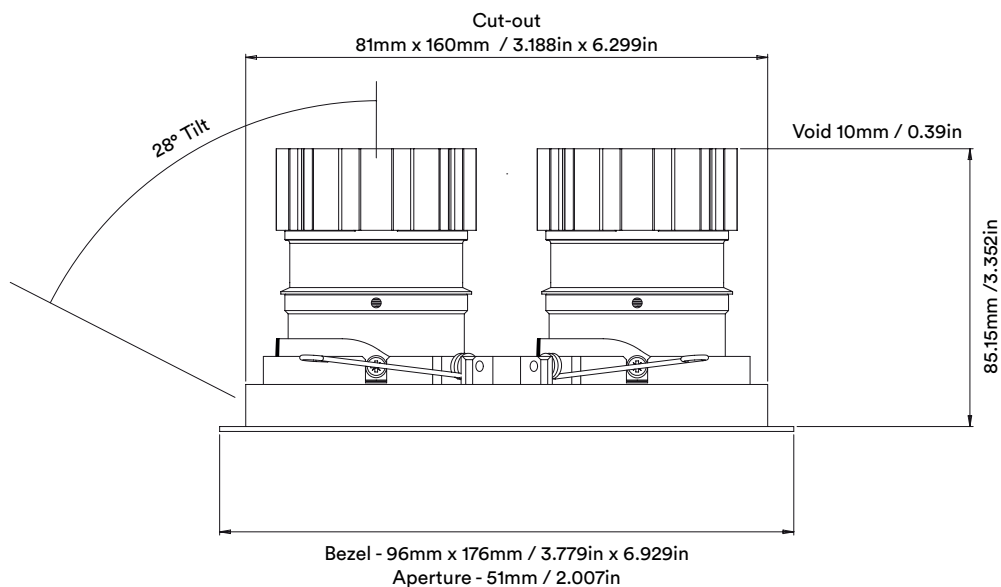

erluna

look twin
origin natural

Unit height increases by
21.65mm / 0.85in
for spot and elliptical beams

look twin origin natural

orluna

		2700K									
		SPOT			SOFT				SPECIALITY		
LIGHT VALUES	Beam Width FWHM	Ultra 8°	Spot 10°	Narrow 14°	Medium 26°	Wide 42°	Flood 50°	Wash 58°	Crisp 36°	Elliptical 10x45°	Elliptical 20x40°
	Initial Lumens	533	953	1021	1021	1021	1021	1021	1021	953	953
	Engine Lumens	223	357	379	871	859	802	836	861	266	290
	Luminaire Lumens	195	351	379	635	650	610	651	691	210	252
	Engine Lm/W	29	29	33	76	75	70	73	76	22	24
	Luminaire Cd	7065	9911	5797	2068	1172	852	731	1698	768	1414
POWER	Voltage	36V	36V	34V				36V			
	Drive Current	180mA	300mA	300mA				300mA			
	Circuit Power (typ)	7.8W	12.2W	11.4W				12.2W			

		3000K									
		SPOT			SOFT				SPECIALITY		
LIGHT VALUES	Beam Width FWHM	Ultra 8°	Spot 10°	Narrow 14°	Medium 26°	Wide 42°	Flood 50°	Wash 58°	Crisp 35°	Elliptical 10x45°	Elliptical 20x40°
	Initial Lumens	637	984	1138	1138	1138	1138	1138	1138	935	935
	Engine Lumens	223	368	401	947	944	897	909	943	235	274
	Luminaire Lumens	215	359	401	685	715	686	727	762	198	251
	Engine Lm/W	29	30	35	83	83	79	80	83	19	22
	Luminaire Cd	8274	9755	6702	2271	1327	989	838	1954	744	1408
POWER	Voltage	36V	36V	34V				36V			
	Drive Current	180mA	300mA	300mA				300mA			
	Circuit Power (typ)	7.8W	12.2W	11.4W				12.2W			