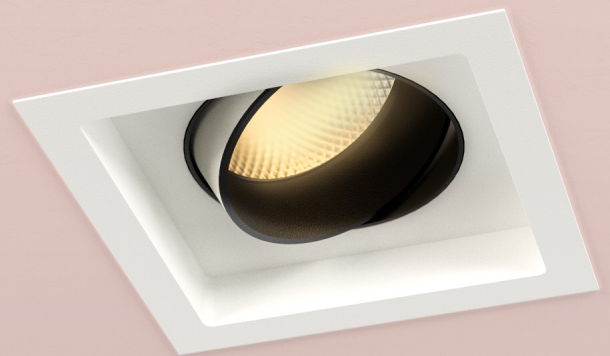

erluna

look adjustable  
origin natural

Unit height increases by  
21.65mm / 0.85in  
for spot and elliptical beams

# look adjustable origin natural

		2700K									
		SPOT			SOFT				SPECIALITY		
LIGHT VALUES	Beam Width FWHM	Ultra 8°	Spot 10°	Narrow 14°	Medium 26°	Wide 42°	Flood 50°	Wash 58°	Crisp 36°	Elliptical 10x45°	Elliptical 20x40°
	Initial Lumens	533	953	1021	1021	1021	1021	1021	1021	953	953
	Engine Lumens	223	357	379	871	859	802	836	861	266	290
	Luminaire Lumens	195	351	379	635	650	610	651	691	210	252
	Engine Lm/W	29	29	33	76	75	70	73	76	22	24
	Luminaire Cd	7065	9911	5797	2068	1172	852	731	1698	768	1414
POWER	Voltage	36V	36V	34V				36V			
	Drive Current	180mA	300mA	300mA				300mA			
	Circuit Power (typ)	7.8W	12.2W	11.4W				12.2W			

		3000K									
		SPOT			SOFT				SPECIALITY		
LIGHT VALUES	Beam Width FWHM	Ultra 8°	Spot 10°	Narrow 14°	Medium 26°	Wide 42°	Flood 50°	Wash 58°	Crisp 35°	Elliptical 10x45°	Elliptical 20x40°
	Initial Lumens	637	984	1138	1138	1138	1138	1138	1138	935	935
	Engine Lumens	223	368	401	947	944	897	909	943	235	274
	Luminaire Lumens	215	359	401	685	715	686	727	762	198	251
	Engine Lm/W	29	30	35	83	83	79	80	83	19	22
	Luminaire Cd	8274	9755	6702	2271	1327	989	838	1954	744	1408
POWER	Voltage	36V	36V	34V				36V			
	Drive Current	180mA	300mA	300mA				300mA			
	Circuit Power (typ)	7.8W	12.2W	11.4W				12.2W			