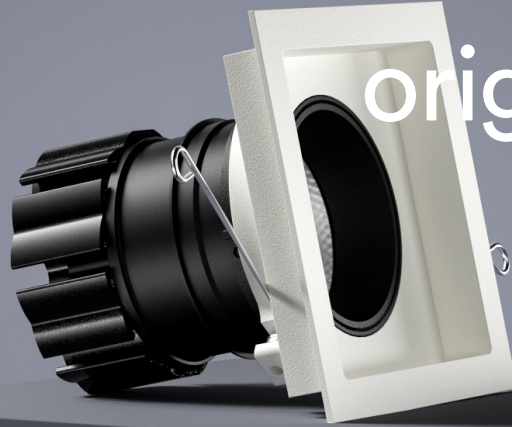

erluna

look adjustable  
origin natural

Unit height increases by  
21.65mm / 0.85in  
for spot and elliptical beams

# look adjustable origin natural

		2700K									
		SPOT			SOFT				SPECIALITY		
LIGHT VALUES	Beam Width FWHM	Ultra 8°	Spot 10°	Narrow 14°	Medium 26°	Wide 42°	Flood 50°	Wash 58°	Crisp 36°	Elliptical 10x45°	Elliptical 20x40°
	Initial Lumens	533	953	1021	1021	1021	1021	1021	1021	953	953
	Engine Lumens	223	357	379	871	859	802	836	861	266	290
	Luminaire Lumens	195	351	379	635	650	610	651	691	210	252
	Engine Lm/W	29	29	33	76	75	70	73	76	22	24
	Luminaire Cd	7065	9911	5797	2068	1172	852	731	1698	768	1414
POWER	Voltage	36V	36V	34V				36V			
	Drive Current	180mA	300mA	300mA				300mA			
	Circuit Power (typ)	7.8W	12.2W	11.4W				12.2W			