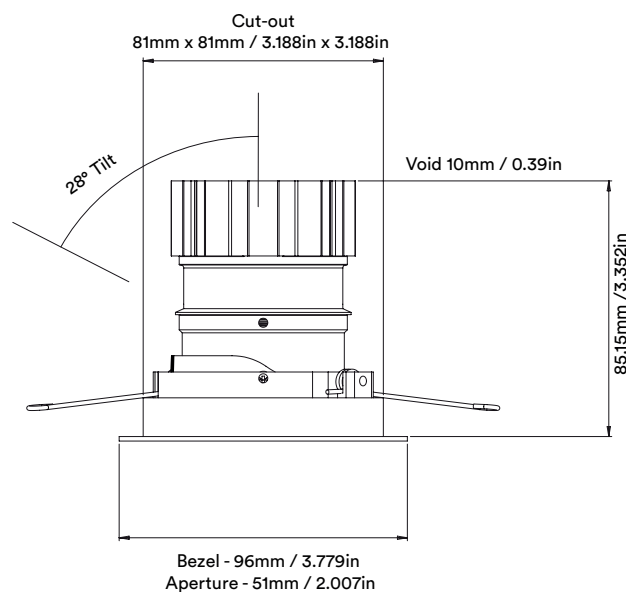

erluna

look adjustable  
origin natural

Unit height increases by  
21.65mm / 0.85in  
for spot and elliptical beams

# look adjustable origin natural

		2700K									
		SPOT			SOFT				SPECIALITY		
LIGHT VALUES	Beam Width FWHM	Ultra 8°	Spot 10°	Narrow 14°	Medium 26°	Wide 42°	Flood 50°	Wash 58°	Crisp 36°	Elliptical 10x45°	Elliptical 20x40°
	Initial Lumens	533	953	1021	1021	1021	1021	1021	1021	953	953
	Engine Lumens	223	357	379	871	859	802	836	861	266	290
	Luminaire Lumens	195	351	379	635	650	610	651	691	210	252
	Engine Lm/W	29	29	33	76	75	70	73	76	22	24
	Luminaire Cd	7065	9911	5797	2068	1172	852	731	1698	768	1414
POWER	Voltage	36V	36V	34V				36V			
	Drive Current	180mA	300mA	300mA				300mA			
	Circuit Power (typ)	7.8W	12.2W	11.4W				12.2W			

		3000K									
		SPOT			SOFT				SPECIALITY		
LIGHT VALUES	Beam Width FWHM	Ultra 8°	Spot 10°	Narrow 14°	Medium 26°	Wide 42°	Flood 50°	Wash 58°	Crisp 35°	Elliptical 10x45°	Elliptical 20x40°
	Initial Lumens	637	984	1138	1138	1138	1138	1138	1138	935	935
	Engine Lumens	223	368	401	947	944	897	909	943	235	274
	Luminaire Lumens	215	359	401	685	715	686	727	762	198	251
	Engine Lm/W	29	30	35	83	83	79	80	83	19	22
	Luminaire Cd	8274	9755	6702	2271	1327	989	838	1954	744	1408
POWER	Voltage	36V	36V	34V				36V			
	Drive Current	180mA	300mA	300mA				300mA			
	Circuit Power (typ)	7.8W	12.2W	11.4W				12.2W			