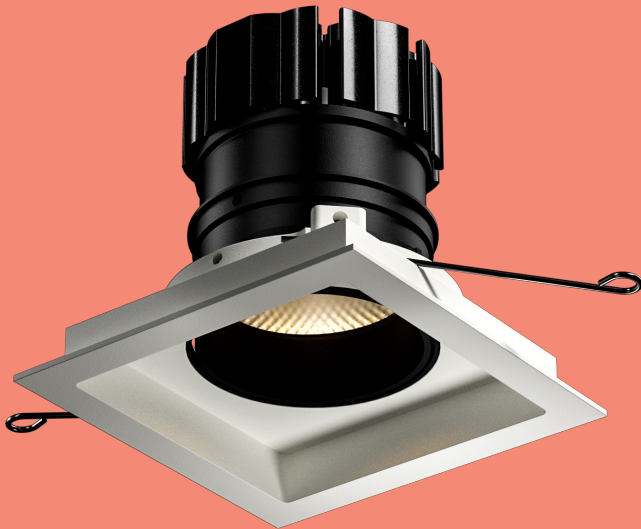

erluna

look adjustable  
origin natural

Unit height increases by  
21.65mm / 0.85in  
for spot and elliptical beams

# look adjustable origin natural

		2700K									
		SPOT			SOFT				SPECIALITY		
LIGHT VALUES	Beam Width FWHM	Ultra 8°	Spot 10°	Narrow 14°	Medium 26°	Wide 42°	Flood 50°	Wash 58°	Crisp 36°	Elliptical 10x45°	Elliptical 20x40°
	Initial Lumens	533	953	1021	1021	1021	1021	1021	1021	953	953
	Engine Lumens	223	357	379	871	859	802	836	861	266	290
	Luminaire Lumens	195	351	379	635	650	610	651	691	210	252
	Engine Lm/W	29	29	33	76	75	70	73	76	22	24
	Luminaire Cd	7065	9911	5797	2068	1172	852	731	1698	768	1414
POWER	Voltage	36V	36V	34V				36V			
	Drive Current	180mA	300mA	300mA				300mA			
	Circuit Power (typ)	7.8W	12.2W	11.4W				12.2W			

		3000K									
		SPOT			SOFT				SPECIALITY		
LIGHT VALUES	Beam Width FWHM	Ultra 8°	Spot 10°	Narrow 14°	Medium 26°	Wide 42°	Flood 50°	Wash 58°	Crisp 35°	Elliptical 10x45°	Elliptical 20x40°
	Initial Lumens	637	984	1138	1138	1138	1138	1138	1138	935	935
	Engine Lumens	223	368	401	947	944	897	909	943	235	274
	Luminaire Lumens	215	359	401	685	715	686	727	762	198	251
	Engine Lm/W	29	30	35	83	83	79	80	83	19	22
	Luminaire Cd	8274	9755	6702	2271	1327	989	838	1954	744	1408
POWER	Voltage	36V	36V	34V				36V			
	Drive Current	180mA	300mA	300mA				300mA			
	Circuit Power (typ)	7.8W	12.2W	11.4W				12.2W			