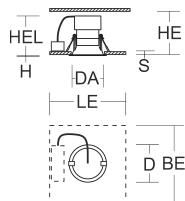

## 901598.003.1 | Recessed downlights

Recessed downlights  
4051859222040  
LED  
D 91, H 2, HEL 122

Decorative LED downlight with daintily small dimensions. Die-cast aluminium cover, powder-coated. Extruded aluminium heat sink. Reflector: aluminium, highly polished anodised finish. With safety glass. Ceiling installation with spring system. Including separate LED converter with connecting cable 250 mm. Opal PMMA plastic cover included as accessory. Through-wiring box (5 pole) available as accessory.

### Dimensions

Diameter D 91 mm  
Height H 2 mm  
Cut-out diameter DA 78 mm  
Recess height HE 125 mm  
Luminaire: recess height HEL 122 mm  
Ceiling thickness S 1-20 mm  
Dimensions L 102 x B 49 x H 29 mm  
Weight 500 g