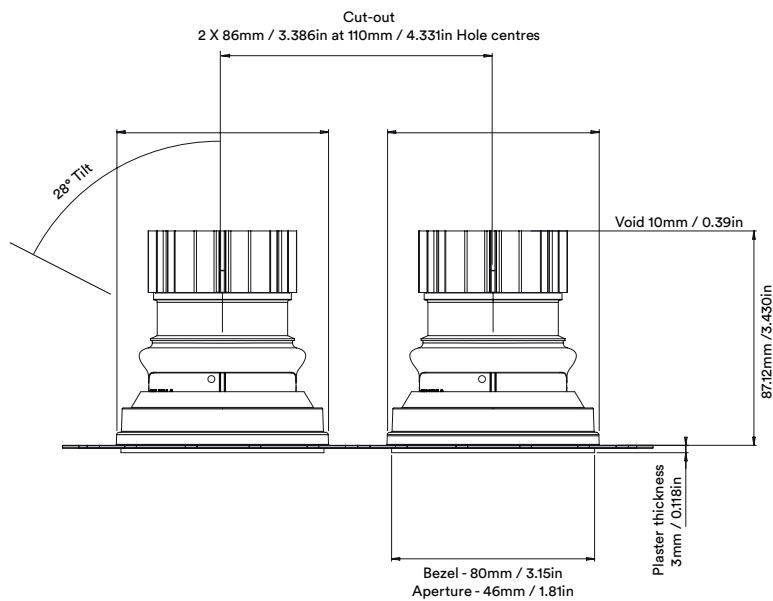

orluna

fade twin origin natural

Unit height increases by
21.65mm / 0.85in
for spot and elliptical beams

fade twin origin natural

		2700K										
		SPOT			SOFT				SPECIALITY			
LIGHT VALUES	Beam Width FWHM	Ultra 8°	Spot 10°	Narrow 14°	Medium 26°	Wide 41°	Flood 48°	Wash 55°	Crisp 35°	Elliptical 10x45°	Elliptical 20x40°	
		Initial Lumens	533	953	1021	1021	1021	1021	1021	1021	953	953
		Engine Lumens	223	357	379	871	859	802	836	861	266	290
		Luminaire Lumens	195	351	379	588	596	576	600	639	210	252
		Engine Lm/W	29	29	33	76	75	70	73	76	22	24
		Luminaire Cd	7065	9911	5795	2008	1147	864	712	1665	768	1414
POWER	Voltage	36V	36V	34V				36V				
	Drive Current	180mA	300mA	300mA				300mA				
	Circuit Power (typ)	7.8W	12.2W	11.4W				12.2W				

		3000K										
		SPOT			SOFT				SPECIALITY			
LIGHT VALUES	Beam Width FWHM	Ultra 8°	Spot 10°	Narrow 14°	Medium 26°	Wide 41°	Flood 48°	Wash 55°	Crisp 35°	Elliptical 10x45°	Elliptical 20x40°	
		Initial Lumens	637	984	1138	1138	1138	1138	1138	1138	984	984
		Engine Lumens	223	368	401	947	944	897	909	943	235	274
		Luminaire Lumens	215	359	401	629	658	626	650	705	198	251
		Engine Lm/W	29	30	35	83	83	79	80	83	19	22
		Luminaire Cd	8274	9755	6702	2206	1260	938	789	1859	744	1408
POWER	Voltage	36V	36V	34V				36V				
	Drive Current	180mA	300mA	300mA				300mA				
	Circuit Power (typ)	7.8W	12.2W	11.4W				12.2W				