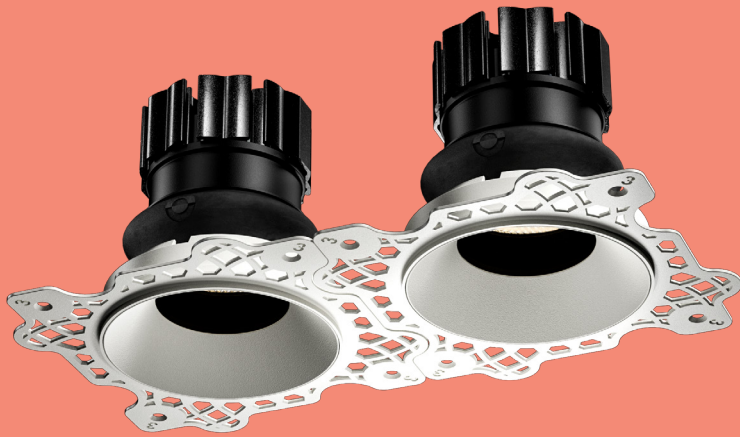

orluna

fade twin origin natural

Unit height increases by
21.65mm / 0.85in
for spot and elliptical beams

fade twin origin natural

		2700K										
		SPOT			SOFT				SPECIALITY			
LIGHT VALUES	Beam Width FWHM	Ultra 8°	Spot 10°	Narrow 14°	Medium 26°	Wide 41°	Flood 48°	Wash 55°	Crisp 35°	Elliptical 10x45°	Elliptical 20x40°	
		Initial Lumens	533	953	1021	1021	1021	1021	1021	1021	953	953
		Engine Lumens	223	357	379	871	859	802	836	861	266	290
		Luminaire Lumens	195	351	379	588	596	576	600	639	210	252
		Engine Lm/W	29	29	33	76	75	70	73	76	22	24
		Luminaire Cd	7065	9911	5795	2008	1147	864	712	1665	768	1414
POWER	Voltage	36V	36V	34V				36V				
	Drive Current	180mA	300mA	300mA				300mA				
	Circuit Power (typ)	7.8W	12.2W	11.4W				12.2W				

		3000K										
		SPOT			SOFT				SPECIALITY			
LIGHT VALUES	Beam Width FWHM	Ultra 8°	Spot 10°	Narrow 14°	Medium 26°	Wide 41°	Flood 48°	Wash 55°	Crisp 35°	Elliptical 10x45°	Elliptical 20x40°	
		Initial Lumens	637	984	1138	1138	1138	1138	1138	1138	984	984
		Engine Lumens	223	368	401	947	944	897	909	943	235	274
		Luminaire Lumens	215	359	401	629	658	626	650	705	198	251
		Engine Lm/W	29	30	35	83	83	79	80	83	19	22
		Luminaire Cd	8274	9755	6702	2206	1260	938	789	1859	744	1408
POWER	Voltage	36V	36V	34V				36V				
	Drive Current	180mA	300mA	300mA				300mA				
	Circuit Power (typ)	7.8W	12.2W	11.4W				12.2W				