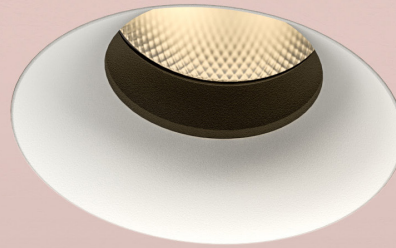

orluna

fade twin origin natural

Unit height increases by
21.65mm / 0.85in
for spot and elliptical beams

fade twin origin natural

		2700K										
		SPOT			SOFT				SPECIALITY			
LIGHT VALUES	Beam Width FWHM	Ultra 8°	Spot 10°	Narrow 14°	Medium 26°	Wide 41°	Flood 48°	Wash 55°	Crisp 35°	Elliptical 10x45°	Elliptical 20x40°	
		Initial Lumens	533	953	1021	1021	1021	1021	1021	1021	953	953
		Engine Lumens	223	357	379	871	859	802	836	861	266	290
		Luminaire Lumens	195	351	379	588	596	576	600	639	210	252
		Engine Lm/W	29	29	33	76	75	70	73	76	22	24
		Luminaire Cd	7065	9911	5795	2008	1147	864	712	1665	768	1414
POWER	Voltage	36V	36V	34V				36V				
	Drive Current	180mA	300mA	300mA				300mA				
	Circuit Power (typ)	7.8W	12.2W	11.4W				12.2W				

		3000K										
		SPOT			SOFT				SPECIALITY			
LIGHT VALUES	Beam Width FWHM	Ultra 8°	Spot 10°	Narrow 14°	Medium 26°	Wide 41°	Flood 48°	Wash 55°	Crisp 35°	Elliptical 10x45°	Elliptical 20x40°	
		Initial Lumens	637	984	1138	1138	1138	1138	1138	1138	984	984
		Engine Lumens	223	368	401	947	944	897	909	943	235	274
		Luminaire Lumens	215	359	401	629	658	626	650	705	198	251
		Engine Lm/W	29	30	35	83	83	79	80	83	19	22
		Luminaire Cd	8274	9755	6702	2206	1260	938	789	1859	744	1408
POWER	Voltage	36V	36V	34V				36V				
	Drive Current	180mA	300mA	300mA				300mA				
	Circuit Power (typ)	7.8W	12.2W	11.4W				12.2W				