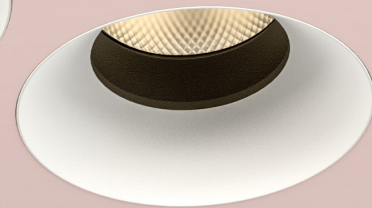

orluna

fade twin origin natural

Unit height increases by
21.65mm / 0.85in
for spot and elliptical beams

fade twin origin natural

		2700K										
		SPOT			SOFT				SPECIALITY			
LIGHT VALUES	Beam Width FWHM	Ultra 8°	Spot 10°	Narrow 14°	Medium 26°	Wide 41°	Flood 48°	Wash 55°	Crisp 35°	Elliptical 10x45°	Elliptical 20x40°	
		Initial Lumens	533	953	1021	1021	1021	1021	1021	1021	953	953
		Engine Lumens	223	357	379	871	859	802	836	861	266	290
		Luminaire Lumens	195	351	379	588	596	576	600	639	210	252
		Engine Lm/W	29	29	33	76	75	70	73	76	22	24
		Luminaire Cd	7065	9911	5795	2008	1147	864	712	1665	768	1414
POWER	Voltage	36V	36V	34V				36V				
	Drive Current	180mA	300mA	300mA				300mA				
	Circuit Power (typ)	7.8W	12.2W	11.4W				12.2W				

		3000K										
		SPOT			SOFT				SPECIALITY			
LIGHT VALUES	Beam Width FWHM	Ultra 8°	Spot 10°	Narrow 14°	Medium 26°	Wide 41°	Flood 48°	Wash 55°	Crisp 35°	Elliptical 10x45°	Elliptical 20x40°	
		Initial Lumens	637	984	1138	1138	1138	1138	1138	1138	984	984
		Engine Lumens	223	368	401	947	944	897	909	943	235	274
		Luminaire Lumens	215	359	401	629	658	626	650	705	198	251
		Engine Lm/W	29	30	35	83	83	79	80	83	19	22
		Luminaire Cd	8274	9755	6702	2206	1260	938	789	1859	744	1408
POWER	Voltage	36V	36V	34V				36V				
	Drive Current	180mA	300mA	300mA				300mA				
	Circuit Power (typ)	7.8W	12.2W	11.4W				12.2W				