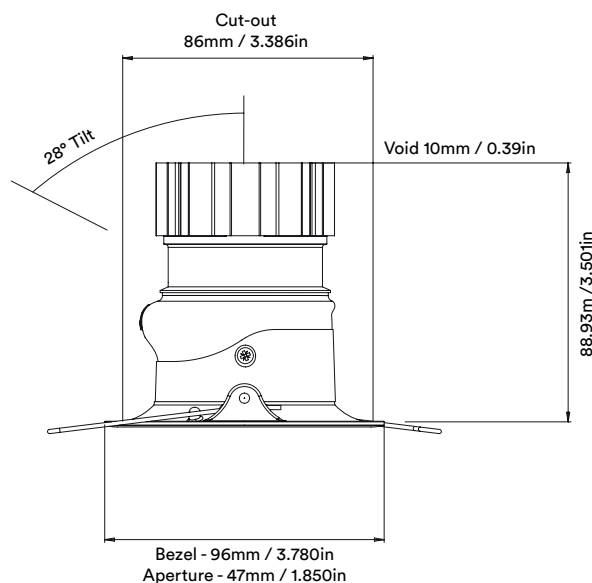

# curve adjustable origin natural

Unit height increases by  
21.65mm / 0.85in  
for spot and elliptical beams

# curve adjustable origin natural

		2700K									
		SPOT			SOFT				SPECIALITY		
LIGHT VALUES	Beam Width FWHM	Ultra 8°	Spot 10°	Narrow 14°	Medium 27°	Wide 42°	Flood 50°	Wash 56°	Crisp 36°	Elliptical 10x45°	Elliptical 20x40°
	Initial Lumens	533	953	1021	1021	1021	1021	1021	1021	1021	953
	Engine Lumens	223	357	379	871	859	802	836	861	266	290
	Luminaire Lumens	195	351	379	657	668	637	642	684	210	252
	Engine Lm/W	29	29	33	76	75	70	73	76	22	24
	Luminaire Cd	7065	9911	5797	1851	1074	814	700	1530	768	1414
POWER	Voltage	36V	36V	34V				36V			
	Drive Current	180mA	300mA	300mA				300mA			
	Circuit Power (typ)	7.8W	12.2W	11.4W				12.2W			

		3000K									
		SPOT			SOFT				SPECIALITY		
LIGHT VALUES	Beam Width FWHM	Ultra 8°	Spot 10°	Narrow 14°	Medium 27°	Wide 42°	Flood 50°	Wash 56°	Crisp 36°	Elliptical 10x45°	Elliptical 20x40°
	Initial Lumens	637	984	1138	1138	1138	1138	1138	1138	935	935
	Engine Lumens	223	368	401	947	944	897	909	943	235	274
	Luminaire Lumens	215	359	401	737	756	724	736	786	198	251
	Engine Lm/W	29	30	35	83	83	79	80	83	19	22
	Luminaire Cd	8274	9755	6702	2090	1193	931	777	1693	744	1408
POWER	Voltage	36V	36V	34V				36V			
	Drive Current	180mA	300mA	300mA				300mA			
	Circuit Power (typ)	7.8W	12.2W	11.4W				12.2W			