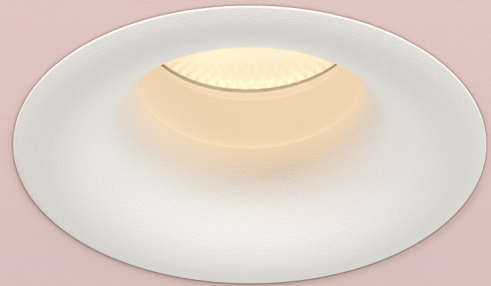

# curve adjustable origin natural

Unit height increases by  
21.65mm / 0.85in  
for spot and elliptical beams

# curve adjustable origin natural

		2700K									
		SPOT			SOFT				SPECIALITY		
LIGHT VALUES	Beam Width FWHM	Ultra 8°	Spot 10°	Narrow 14°	Medium 27°	Wide 42°	Flood 50°	Wash 56°	Crisp 36°	Elliptical 10x45°	Elliptical 20x40°
	Initial Lumens	533	953	1021	1021	1021	1021	1021	1021	1021	953
	Engine Lumens	223	357	379	871	859	802	836	861	266	290
	Luminaire Lumens	195	351	379	657	668	637	642	684	210	252
	Engine Lm/W	29	29	33	76	75	70	73	76	22	24
	Luminaire Cd	7065	9911	5797	1851	1074	814	700	1530	768	1414
POWER	Voltage	36V	36V	34V				36V			
	Drive Current	180mA	300mA	300mA				300mA			
	Circuit Power (typ)	7.8W	12.2W	11.4W				12.2W			