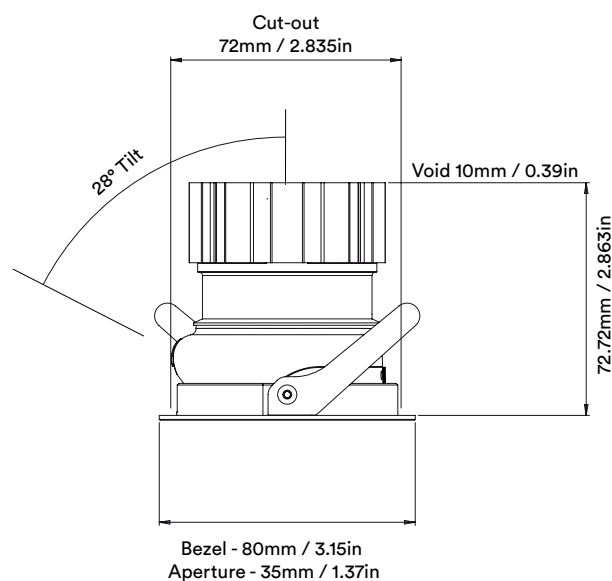

orluna

cuadro adjustable origin natural

IP65
IP54

**Unit height increases by
21.65mm / 0.85in
for spot and elliptical beams**

cuadro adjustable origin natural

		2700K									
		SPOT			SOFT				SPECIALITY		
LIGHT VALUES	Beam Width FWHM	Ultra 8°	Spot 10°	Narrow 14°	Medium 26°	Wide 41°	Flood 48°	Wash 55°	Crisp 35°	Elliptical 10x45°	Elliptical 20x40°
	Initial Lumens	533	953	1021	1021	1021	1021	1021	1021	1021	953
	Engine Lumens	223	357	379	871	859	802	836	861	266	290
	Luminaire Lumens	195	351	379	588	596	576	600	639	210	252
	Engine Lm/W	29	29	33	76	75	70	73	76	22	24
	Luminaire Cd	7065	9911	5795	2008	1147	864	712	1665	768	1414
POWER	Voltage	36V	36V	34V				36V			
	Drive Current	180mA	300mA	300mA				300mA			
	Circuit Power (typ)	7.8W	12.2W	11.4W				12.2W			

		3000K									
		SPOT			SOFT				SPECIALITY		
LIGHT VALUES	Beam Width FWHM	Ultra 8°	Spot 10°	Narrow 14°	Medium 26°	Wide 41°	Flood 48°	Wash 55°	Crisp 35°	Elliptical 10x45°	Elliptical 20x40°
	Initial Lumens	637	984	1138	1138	1138	1138	1138	1138	984	984
	Engine Lumens	223	368	401	947	944	897	909	943	235	274
	Luminaire Lumens	215	359	401	629	658	626	650	705	198	251
	Engine Lm/W	29	30	35	83	83	79	80	83	19	22
	Luminaire Cd	8274	9755	6702	2206	1260	938	789	1859	744	1408
POWER	Voltage	36V	36V	34V				36V			
	Drive Current	180mA	300mA	300mA				300mA			
	Circuit Power (typ)	7.8W	12.2W	11.4W				12.2W			