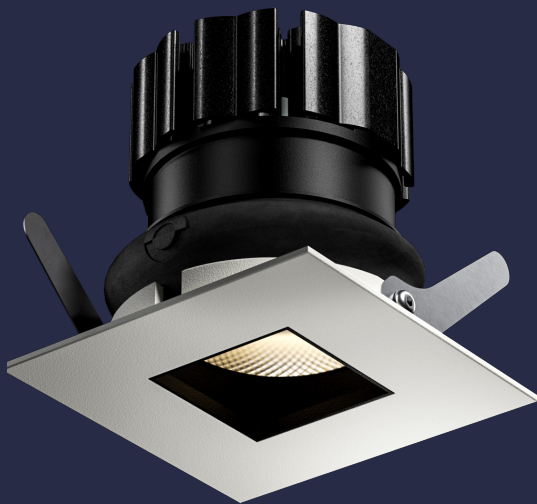

orluna

cuadro adjustable origin natural

IP65
IP54

**Unit height increases by
21.65mm / 0.85in
for spot and elliptical beams**

cuadro adjustable origin natural

		2700K									
		SPOT			SOFT				SPECIALITY		
LIGHT VALUES	Beam Width FWHM	Ultra 8°	Spot 10°	Narrow 14°	Medium 26°	Wide 41°	Flood 48°	Wash 55°	Crisp 35°	Elliptical 10x45°	Elliptical 20x40°
	Initial Lumens	533	953	1021	1021	1021	1021	1021	1021	1021	953
	Engine Lumens	223	357	379	871	859	802	836	861	266	290
	Luminaire Lumens	195	351	379	588	596	576	600	639	210	252
	Engine Lm/W	29	29	33	76	75	70	73	76	22	24
	Luminaire Cd	7065	9911	5795	2008	1147	864	712	1665	768	1414
POWER	Voltage	36V	36V	34V				36V			
	Drive Current	180mA	300mA	300mA				300mA			
	Circuit Power (typ)	7.8W	12.2W	11.4W				12.2W			

		3000K									
		SPOT			SOFT				SPECIALITY		
LIGHT VALUES	Beam Width FWHM	Ultra 8°	Spot 10°	Narrow 14°	Medium 26°	Wide 41°	Flood 48°	Wash 55°	Crisp 35°	Elliptical 10x45°	Elliptical 20x40°
	Initial Lumens	637	984	1138	1138	1138	1138	1138	1138	984	984
	Engine Lumens	223	368	401	947	944	897	909	943	235	274
	Luminaire Lumens	215	359	401	629	658	626	650	705	198	251
	Engine Lm/W	29	30	35	83	83	79	80	83	19	22
	Luminaire Cd	8274	9755	6702	2206	1260	938	789	1859	744	1408
POWER	Voltage	36V	36V	34V				36V			
	Drive Current	180mA	300mA	300mA				300mA			
	Circuit Power (typ)	7.8W	12.2W	11.4W				12.2W			