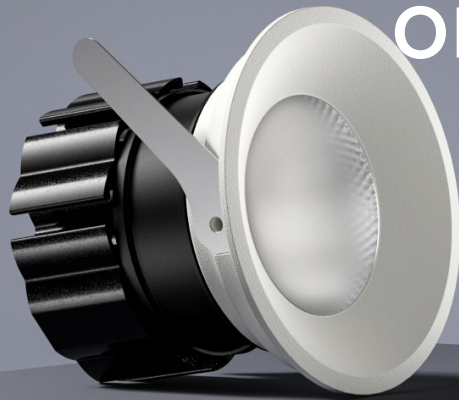

erluna

clarin fixed origin natural

Cut-out
72mm / 2.83in

Unit height increases by
21.65mm / 0.85in
for spot and elliptical beams

clarin fixed origin natural

		2700K										
		SPOT			SOFT				SPECIALITY			
LIGHT VALUES	Beam Width FWHM	Ultra 8°	Spot 10°	Narrow 14°	Medium 26°	Wide 44°	Flood 54°	Wash 63°	Crisp 36°	Elliptical 10x45°	Elliptical 20x40°	
	Initial Lumens	533	953	1021	1021	1021	1021	1021	1021	1021	953	953
	Engine Lumens	223	357	379	871	859	802	836	861	266	290	
	Luminaire Lumens	195	351	379	823	841	797	818	838	210	252	
	Engine Lm/W	29	29	33	76	75	70	73	76	22	24	
	Luminaire Cd	7065	9911	5797	2072	1155	848	728	1688	768	1414	
POWER	Voltage	36V	36V	34V				36V				
	Drive Current	180mA	300mA	300mA				300mA				
	Circuit Power (typ)	7.8W	12.2W	11.4W				12.2W				

		3000K									
		SPOT			SOFT				SPECIALITY		
LIGHT VALUES	Beam Width FWHM	Ultra 8°	Spot 10°	Narrow 14°	Medium 26°	Wide 44°	Flood 54°	Wash 63°	Crisp 36°	Elliptical 10x45°	Elliptical 20x40°
	Initial Lumens	637	984	1138	1138	1138	1138	1138	1138	935	935
	Engine Lumens	223	368	401	947	944	897	909	943	235	274
	Luminaire Lumens	215	359	401	872	922	874	894	927	198	251
	Engine Lm/W	29	30	35	83	83	79	80	83	19	22
	Luminaire Cd	8274	9755	6702	2154	1305	992	800	1913	744	1408
POWER	Voltage	36V	36V	34V				36V			
	Drive Current	180mA	300mA	300mA				300mA			
	Circuit Power (typ)	7.8W	12.2W	11.4W				12.2W			