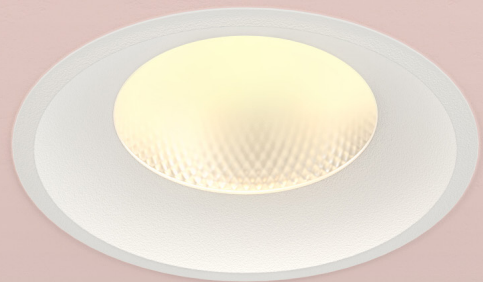

erluna

clarin fixed origin natural

Cut-out
72mm / 2.83in

Unit height increases by
21.65mm / 0.85in
for spot and elliptical beams

clarin fixed origin natural

		2700K										
		SPOT			SOFT				SPECIALITY			
LIGHT VALUES	Beam Width FWHM	Ultra 8°	Spot 10°	Narrow 14°	Medium 26°	Wide 44°	Flood 54°	Wash 63°	Crisp 36°	Elliptical 10x45°	Elliptical 20x40°	
	Initial Lumens	533	953	1021	1021	1021	1021	1021	1021	1021	953	953
	Engine Lumens	223	357	379	871	859	802	836	861	266	290	
	Luminaire Lumens	195	351	379	823	841	797	818	838	210	252	
	Engine Lm/W	29	29	33	76	75	70	73	76	22	24	
	Luminaire Cd	7065	9911	5797	2072	1155	848	728	1688	768	1414	
POWER	Voltage	36V	36V	34V				36V				
	Drive Current	180mA	300mA	300mA				300mA				
	Circuit Power (typ)	7.8W	12.2W	11.4W				12.2W				

		3000K									
		SPOT			SOFT				SPECIALITY		
LIGHT VALUES	Beam Width FWHM	Ultra 8°	Spot 10°	Narrow 14°	Medium 26°	Wide 44°	Flood 54°	Wash 63°	Crisp 36°	Elliptical 10x45°	Elliptical 20x40°
	Initial Lumens	637	984	1138	1138	1138	1138	1138	1138	935	935
	Engine Lumens	223	368	401	947	944	897	909	943	235	274
	Luminaire Lumens	215	359	401	872	922	874	894	927	198	251
	Engine Lm/W	29	30	35	83	83	79	80	83	19	22
	Luminaire Cd	8274	9755	6702	2154	1305	992	800	1913	744	1408
POWER	Voltage	36V	36V	34V				36V			
	Drive Current	180mA	300mA	300mA				300mA			
	Circuit Power (typ)	7.8W	12.2W	11.4W				12.2W			