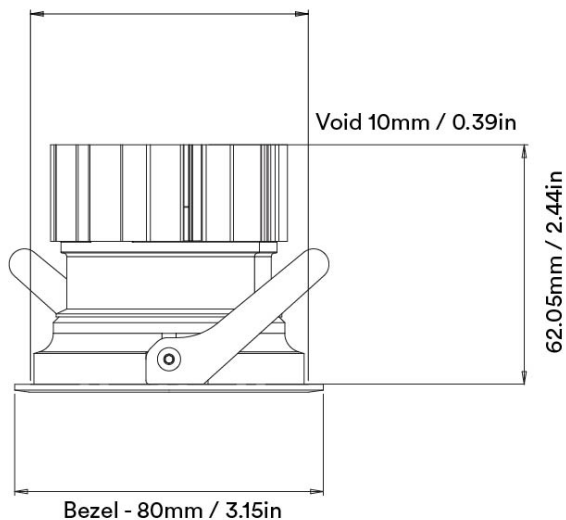

erluna

clarin fixed origin natural

Cut-out
72mm / 2.83in

Unit height increases by
21.65mm / 0.85in
for spot and elliptical beams

clarin fixed origin natural

		2700K										
		SPOT			SOFT				SPECIALITY			
LIGHT VALUES	Beam Width FWHM	Ultra 8°	Spot 10°	Narrow 14°	Medium 26°	Wide 44°	Flood 54°	Wash 63°	Crisp 36°	Elliptical 10x45°	Elliptical 20x40°	
	Initial Lumens	533	953	1021	1021	1021	1021	1021	1021	1021	953	953
	Engine Lumens	223	357	379	871	859	802	836	861	266	290	
	Luminaire Lumens	195	351	379	823	841	797	818	838	210	252	
	Engine Lm/W	29	29	33	76	75	70	73	76	22	24	
	Luminaire Cd	7065	9911	5797	2072	1155	848	728	1688	768	1414	
POWER	Voltage	36V	36V	34V				36V				
	Drive Current	180mA	300mA	300mA				300mA				
	Circuit Power (typ)	7.8W	12.2W	11.4W				12.2W				

		3000K									
		SPOT			SOFT				SPECIALITY		
LIGHT VALUES	Beam Width FWHM	Ultra 8°	Spot 10°	Narrow 14°	Medium 26°	Wide 44°	Flood 54°	Wash 63°	Crisp 36°	Elliptical 10x45°	Elliptical 20x40°
	Initial Lumens	637	984	1138	1138	1138	1138	1138	1138	935	935
	Engine Lumens	223	368	401	947	944	897	909	943	235	274
	Luminaire Lumens	215	359	401	872	922	874	894	927	198	251
	Engine Lm/W	29	30	35	83	83	79	80	83	19	22
	Luminaire Cd	8274	9755	6702	2154	1305	992	800	1913	744	1408
POWER	Voltage	36V	36V	34V				36V			
	Drive Current	180mA	300mA	300mA				300mA			
	Circuit Power (typ)	7.8W	12.2W	11.4W				12.2W			