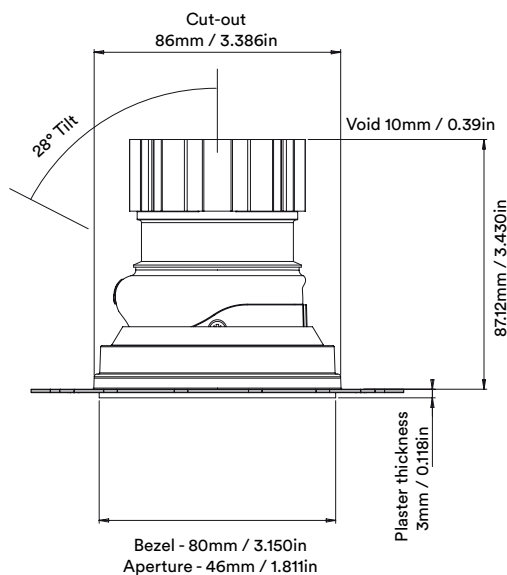

orluna

camber adjustable
origin natural

F III IP65 IP54 CE

Unit height increases by
21.65mm / 0.85in
for ULTRA, SPOT, NARROW
and both ELLIPTICAL BEAMS

camber adjustable origin natural

		2700K									
		SPOT			SOFT				SPECIALITY		
LIGHT VALUES	Beam Width FWHM	Ultra 8°	Spot 10°	Narrow 14°	Medium 25°	Wide 40°	Flood 47°	Wash 54°	Crisp 35°	Elliptical 10x45°	Elliptical 20x40°
	Initial Lumens	533	953	1021	1021	1021	1021	1021	1021	953	953
	Engine Lumens	223	357	379	871	859	802	836	861	266	290
	Luminaire Lumens	195	351	379	509	528	509	529	577	210	252
	Engine Lm/W	29	29	33	76	75	70	73	76	22	24
	Luminaire Cd	7065	9911	5797	1847	1038	788	668	1547	768	1414
POWER	Voltage	36V	36V	34V				36V			
	Drive Current	180mA	300mA	300mA				300mA			
	Circuit Power (typ)	7.8W	12.2W	11.4W				12.2W			

		3000K									
		SPOT			SOFT				SPECIALITY		
LIGHT VALUES	Beam Width FWHM	Ultra 8°	Spot 10°	Narrow 14°	Medium 25°	Wide 40°	Flood 47°	Wash 54°	Crisp 35°	Elliptical 10x45°	Elliptical 20x40°
	Initial Lumens	637	984	1138	1138	1138	1138	1138	1138	935	935
	Engine Lumens	223	368	401	947	944	897	909	943	235	274
	Luminaire Lumens	215	359	401	566	596	586	605	646	198	251
	Engine Lm/W	29	30	35	83	83	79	80	83	19	22
	Luminaire Cd	8274	9755	6702	2004	1202	932	772	1738	744	1408
POWER	Voltage	36V	36V	34V				36V			
	Drive Current	180mA	300mA	300mA				300mA			
	Circuit Power (typ)	7.8W	12.2W	11.4W				12.2W			