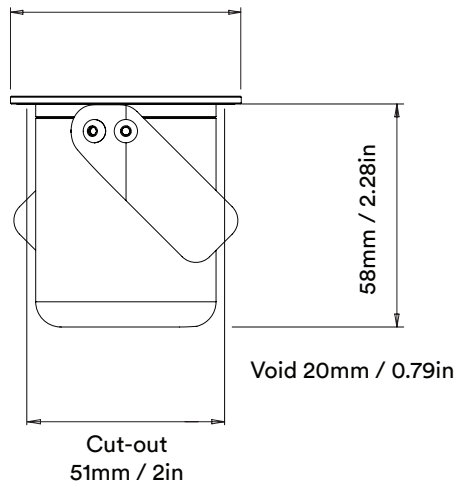

# alta origin natural

Bezel - 59.5mm / 2.34in  
Aperture - 35mm / 1.38in

		2700K					
		SPOT		SOFT		SPECIALITY	
LIGHT VALUES	Beam Width FWHM	Spot	Medium	Wide	Crisp	Elliptical	Elliptical
		15°	33°	40°	34°	10x45°	20x40°
	Initial Lumens	521	521	521	521	521	521
	Engine Lumens	207	462	462	417	222	290
	Luminaire Lumens	148	303	297	303	87	101
	Luminaire Lm/W	39	87	87	78	41	54
	Luminaire Cd	1706	723	555	880	310	589
POWER	Voltage	17.6V					
	Drive Current	300mA					
	Circuit Power (typ)	5.3W					

		3000K					
		SPOT		SOFT		SPECIALITY	
LIGHT VALUES	Beam Width FWHM	Spot	Medium	Wide	Crisp	Elliptical	Elliptical
		15°	33°	40°	34°	10x45°	20x40°
	Initial Lumens	567	567	567	567	567	567
	Engine Lumens	236	483	475	442	192	176
	Luminaire Lumens	148	306	295	321	105	125
	Luminaire Lm/W	44	91	90	83	36	33
	Luminaire Cd	1849	740	555	904	328	610
POWER	Voltage	17.6V					
	Drive Current	300mA					
	Circuit Power (typ)	5.3W					