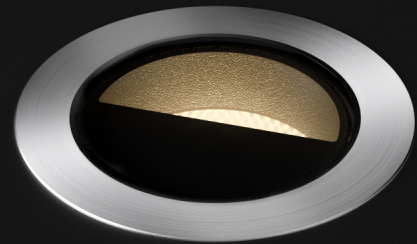

erluna

alta plus origin natural

Bezel - 80mm / 3.15in
Aperture - 55.6mm / 2.19in

**Unit height increases by
20mm / 0.79in for SPOT and
both ELLIPTICAL BEAMS**

alta plus origin natural

orluna

		2700K									
		SPOT			SOFT				SPECIALITY		
LIGHT VALUES	Beam Width FWHM	Ultra 8°	Spot 10°	Narrow 14°	Medium 30°	Wide 47°	Flood 53°	Wash 60°	Crisp 35°	Elliptical 10x45°	Elliptical 20x40°
	Initial Lumens	533	953	1021	1021	1021	1021	1021	1021	953	953
	Engine Lumens	223	357	379	871	859	802	836	861	266	290
	Luminaire Lumens	195	351	379	593	665	616	632	726	210	252
	Luminaire Lm/W	29	29	33	76	75	70	73	76	22	24
	Luminaire Cd	7065	9911	5795	1400	953	753	650	1757	768	1414
POWER	Voltage	36V	36V	34V				36V			
	Drive Current	180mA	300mA	300mA				300mA			
	Circuit Power (typ)	7.8W	12.2W	11.4W				12.2W			

NUMBER OF LIGHTS PER DRIVER		
Protocols	Code	No of lights per driver
DALI	D - 300	1
0-10	O - 300	1
Mains <1% Dimming	M - 300	1

SPECIFICATION CODE

Engine type	Bezel	Colour Temp	Driver	Beam Width	Bezel Colour	Baffle Colour	Options
NL	- ATP -	27	X	M	- SS -	BB	54
		27 / 2700K 30 / 3000K *40 / 4000K	X / No Driver	M / Medium W / Wide F / Flood H / Wash U / Ultra S / Spot N / Narrow C / Crisp L / Elliptical Linear O / Elliptical Oval	SS / Stainless steel*1 W / White 9010*1 D / White 9003*1 A / Black anodised*1 G / Polished Brass*2 J / Antique Bronze*2 K / Brushed Chrome*2 L / Polished Chrome*2 F / Satin grey*3 P / Brushed Brass*3 Z / Other Metallic *3 C / Other RAL *3	BB / Black anodised	54 / IP54 67 / IP67* P / Sea & Spa IP67 Z / LSZH Cable K / Click Connector I / Installation sleeve H / Honeycomb N / Frosted Lens Q / Kicker optic Y / 10m Cable - 1m standard
		*NOTE:increase 3000k by 7%			*1 - standard, in stock *2 - premium, in stock *3 - premium, non-stock		*NOTE: IP67 only available in Stainless Steel, Anodised Black, Satin grey and Brushed Brass