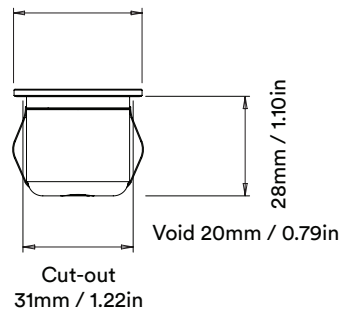

# alta micro origin natural

Bezel - 36mm / 1.42in  
Aperture - 18.6mm / 0.73in