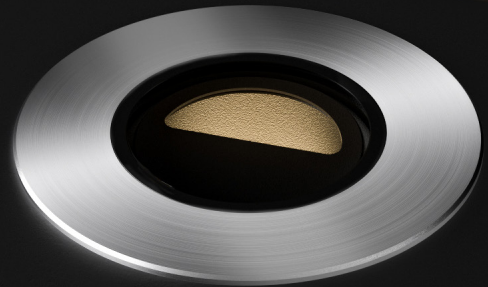

# alta micro origin natural

Bezel - 36mm / 1.42in  
Aperture - 18.6mm / 0.73in

## SPECIFICATION CODE

Engine type	Bezel	Colour Temp	Driver	Beam Width	Bezel Colour	Baffle Colour	Options
<b>NL</b>	<b>-ATC-</b>	<b>27</b>	<b>X</b>	<b>W</b>	<b>-SS-</b>	<b>BB</b>	<b>54</b>
		27 / 2700K 30 / 3000K *40 / 4000K	X / No Driver	W / Wide F / Flood	SS / Stainless steel*1 W / White 9010*1 D / White 9003*1 A / Black anodised*1 G / Polished Brass*2 J / Antique Bronze*2 K / Brushed Chrome*2 L / Polished Chrome*2 F / Satin grey*3 P / Brushed Brass*3 Z / Other Metallic *3 C / Other RAL *3	BB / Black anodised	54 / IP54 67 / IP67* P / Sea & Spa IP67 Z / LSZH Cable I / Installation sleeve Q / Kicker optic Y / 10m Cable - 1m standard
		*NOTE: increase 3000k by 7%			*1 - standard, in stock *2 - premium, in stock *3 - premium, non-stock		*NOTE: IP67 only available in Stainless Steel, Anodised Black, Satin grey and Brushed Brass