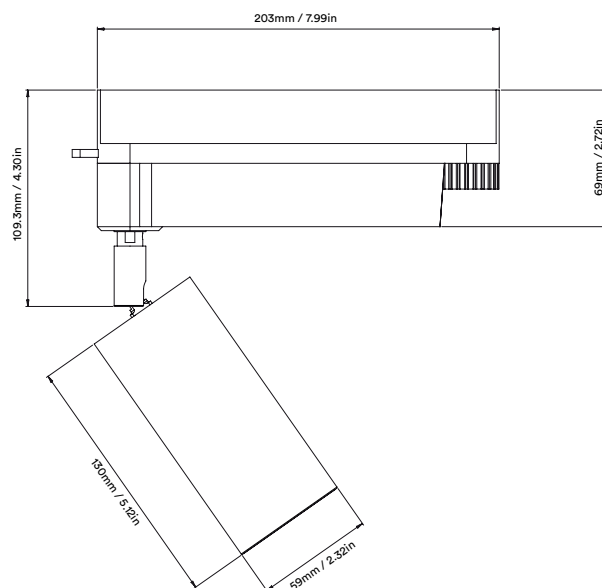

erluna

air track origin natural

air track origin natural

		2700K										
		SPOT			SOFT				SPECIALITY			
LIGHT VALUES	Beam Width FWHM	Ultra 8°	Spot 10°	Narrow 14°	Medium 26°	Wide 42°	Flood 50°	Wash 58°	Crisp 36°	Elliptical 10x45°	Elliptical 20x40°	
	Initial Lumens	533	953	1021	1021	1021	1021	1021	1021	1021	953	953
	Engine Lumens	223	357	379	871	859	802	836	861	266	290	
	Luminaire Lumens	195	351	379	635	650	610	651	691	210	252	
	Engine Lm/W	29	29	33	76	75	70	73	76	22	24	
	Luminaire Cd	7065	9911	5797	2068	1172	852	731	1698	768	1414	
POWER	Voltage	36V	36V	34V				36V				
	Drive Current	180mA	300mA	300mA				300mA				
	Circuit Power (typ)	7.8W	12.2W	11.4W				12.2W				

		3000K									
		SPOT			SOFT				SPECIALITY		
LIGHT VALUES	Beam Width FWHM	Ultra 8°	Spot 10°	Narrow 14°	Medium 26°	Wide 42°	Flood 50°	Wash 58°	Crisp 35°	Elliptical 10x45°	Elliptical 20x40°
	Initial Lumens	637	984	1138	1138	1138	1138	1138	1138	935	935
	Engine Lumens	223	368	401	947	944	897	909	943	235	274
	Luminaire Lumens	215	359	401	685	715	686	727	762	198	251
	Engine Lm/W	29	30	35	83	83	79	80	83	19	22
	Luminaire Cd	8274	9755	6702	2271	1327	989	838	1954	744	1408
POWER	Voltage	36V	36V	34V				36V			
	Drive Current	180mA	300mA	300mA				300mA			
	Circuit Power (typ)	7.8W	12.2W	11.4W				12.2W			

SPECIFICATION CODE

Engine type	Bezel	Colour Temp	Driver	Beam Width	Bezel Colour	Baffle Colour	Options
NL	- AT	- 27	M	M	- W	- BB	- 54 H
		27 / 2700K 30 / 3000K 40 / 4000K	M / Mains Dim D / DALI O / 0-10v N / Non Dim X / No Driver	U / Ultra S / Spot N / Narrow M / Medium W / Wide F / Flood H / Wash C / Crisp L / Elliptical Linear O / Elliptical Oval	W / White RAL 9010 D / White RAL 9003 E / White RAL 9016 B / Black RAL 9005 C / Other RAL	BB / Black 9005 WB / White 9010 DB / White 9003 EB / White 9016 CB / Other RAL	54 / IP54 H / Honeycomb N / Frosted Lens Z / LSZH Cable