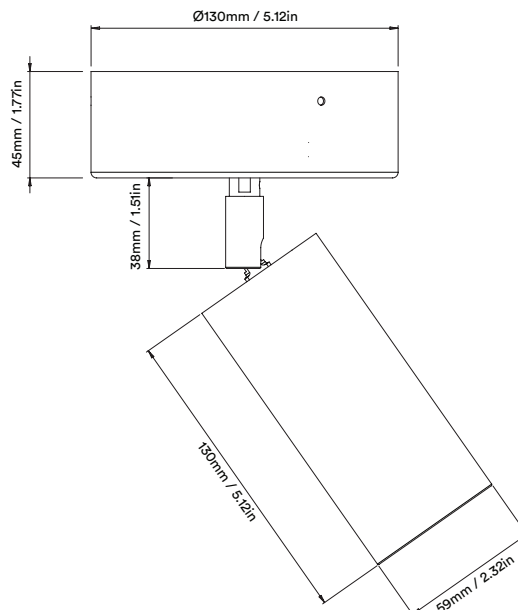

erluna

air integrated origin natural