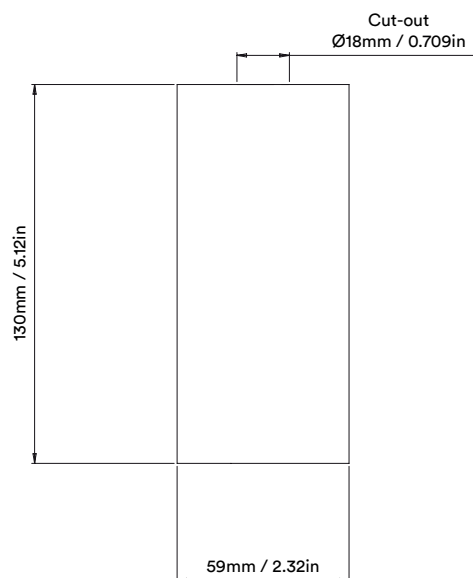

erluna

air fixed
origin
natural